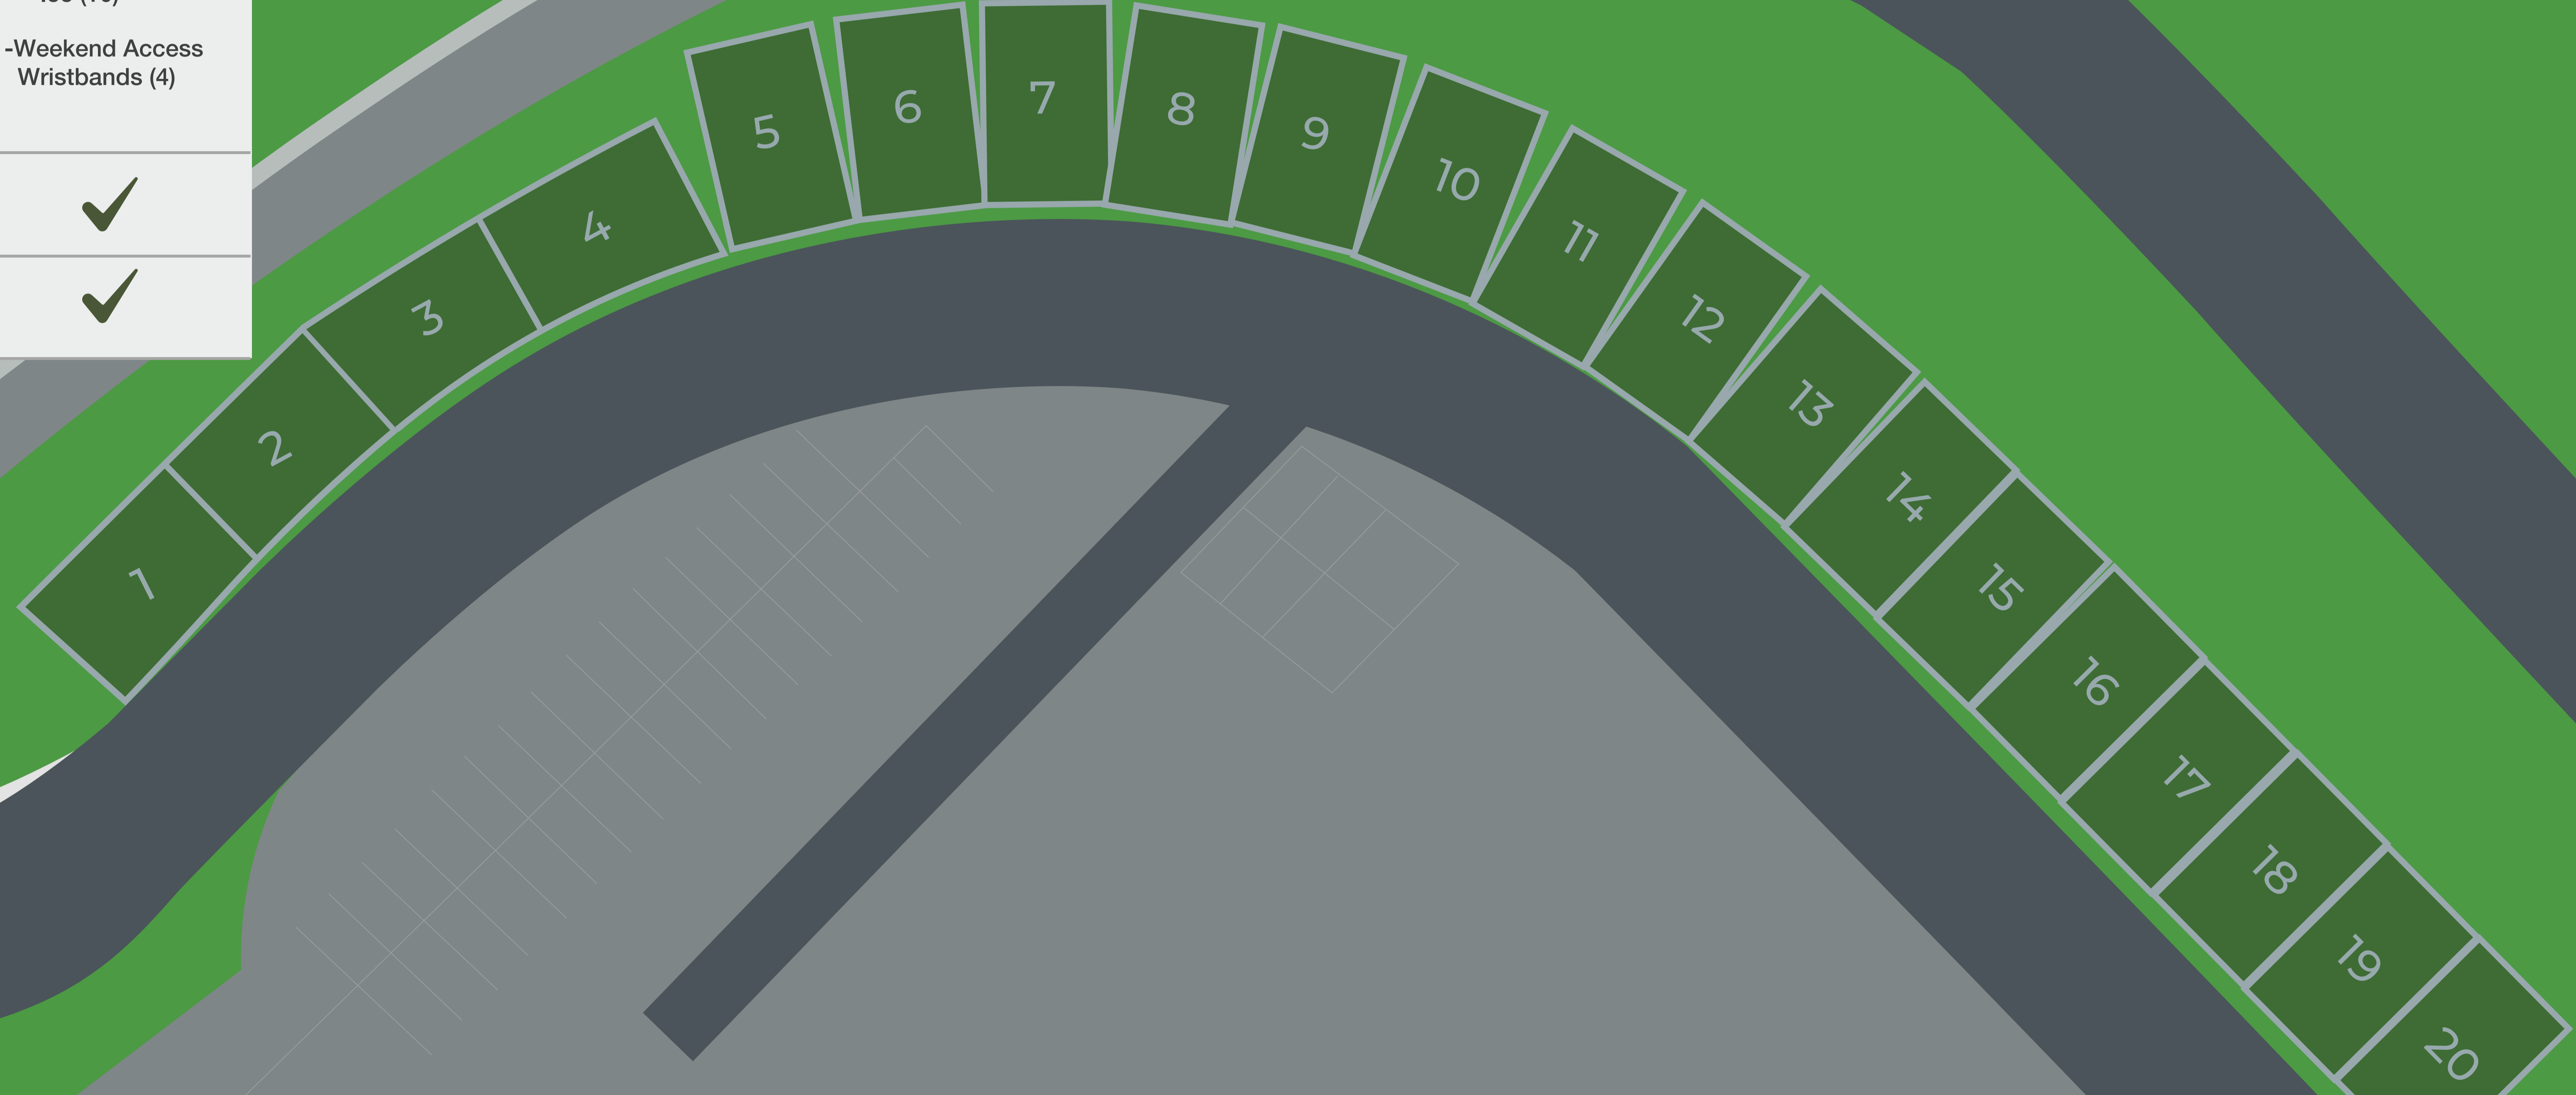

# AMENITIES

Site Size (approx.)	25' x 50'
Surface	Grass
Camping Type	RV 5th Wheel Travel Trailer
Tow Pass	✓
Included Amenities	<b>VOUCHERS</b> -Pump-out (1) -Ice (10) -Weekend Access Wristbands (4)
Open Fire Allowed	✓
FREE Public Showers	✓

NASHVILLE SUPERSPEEDWAY

# TURN 2 INFIELD CAMPING