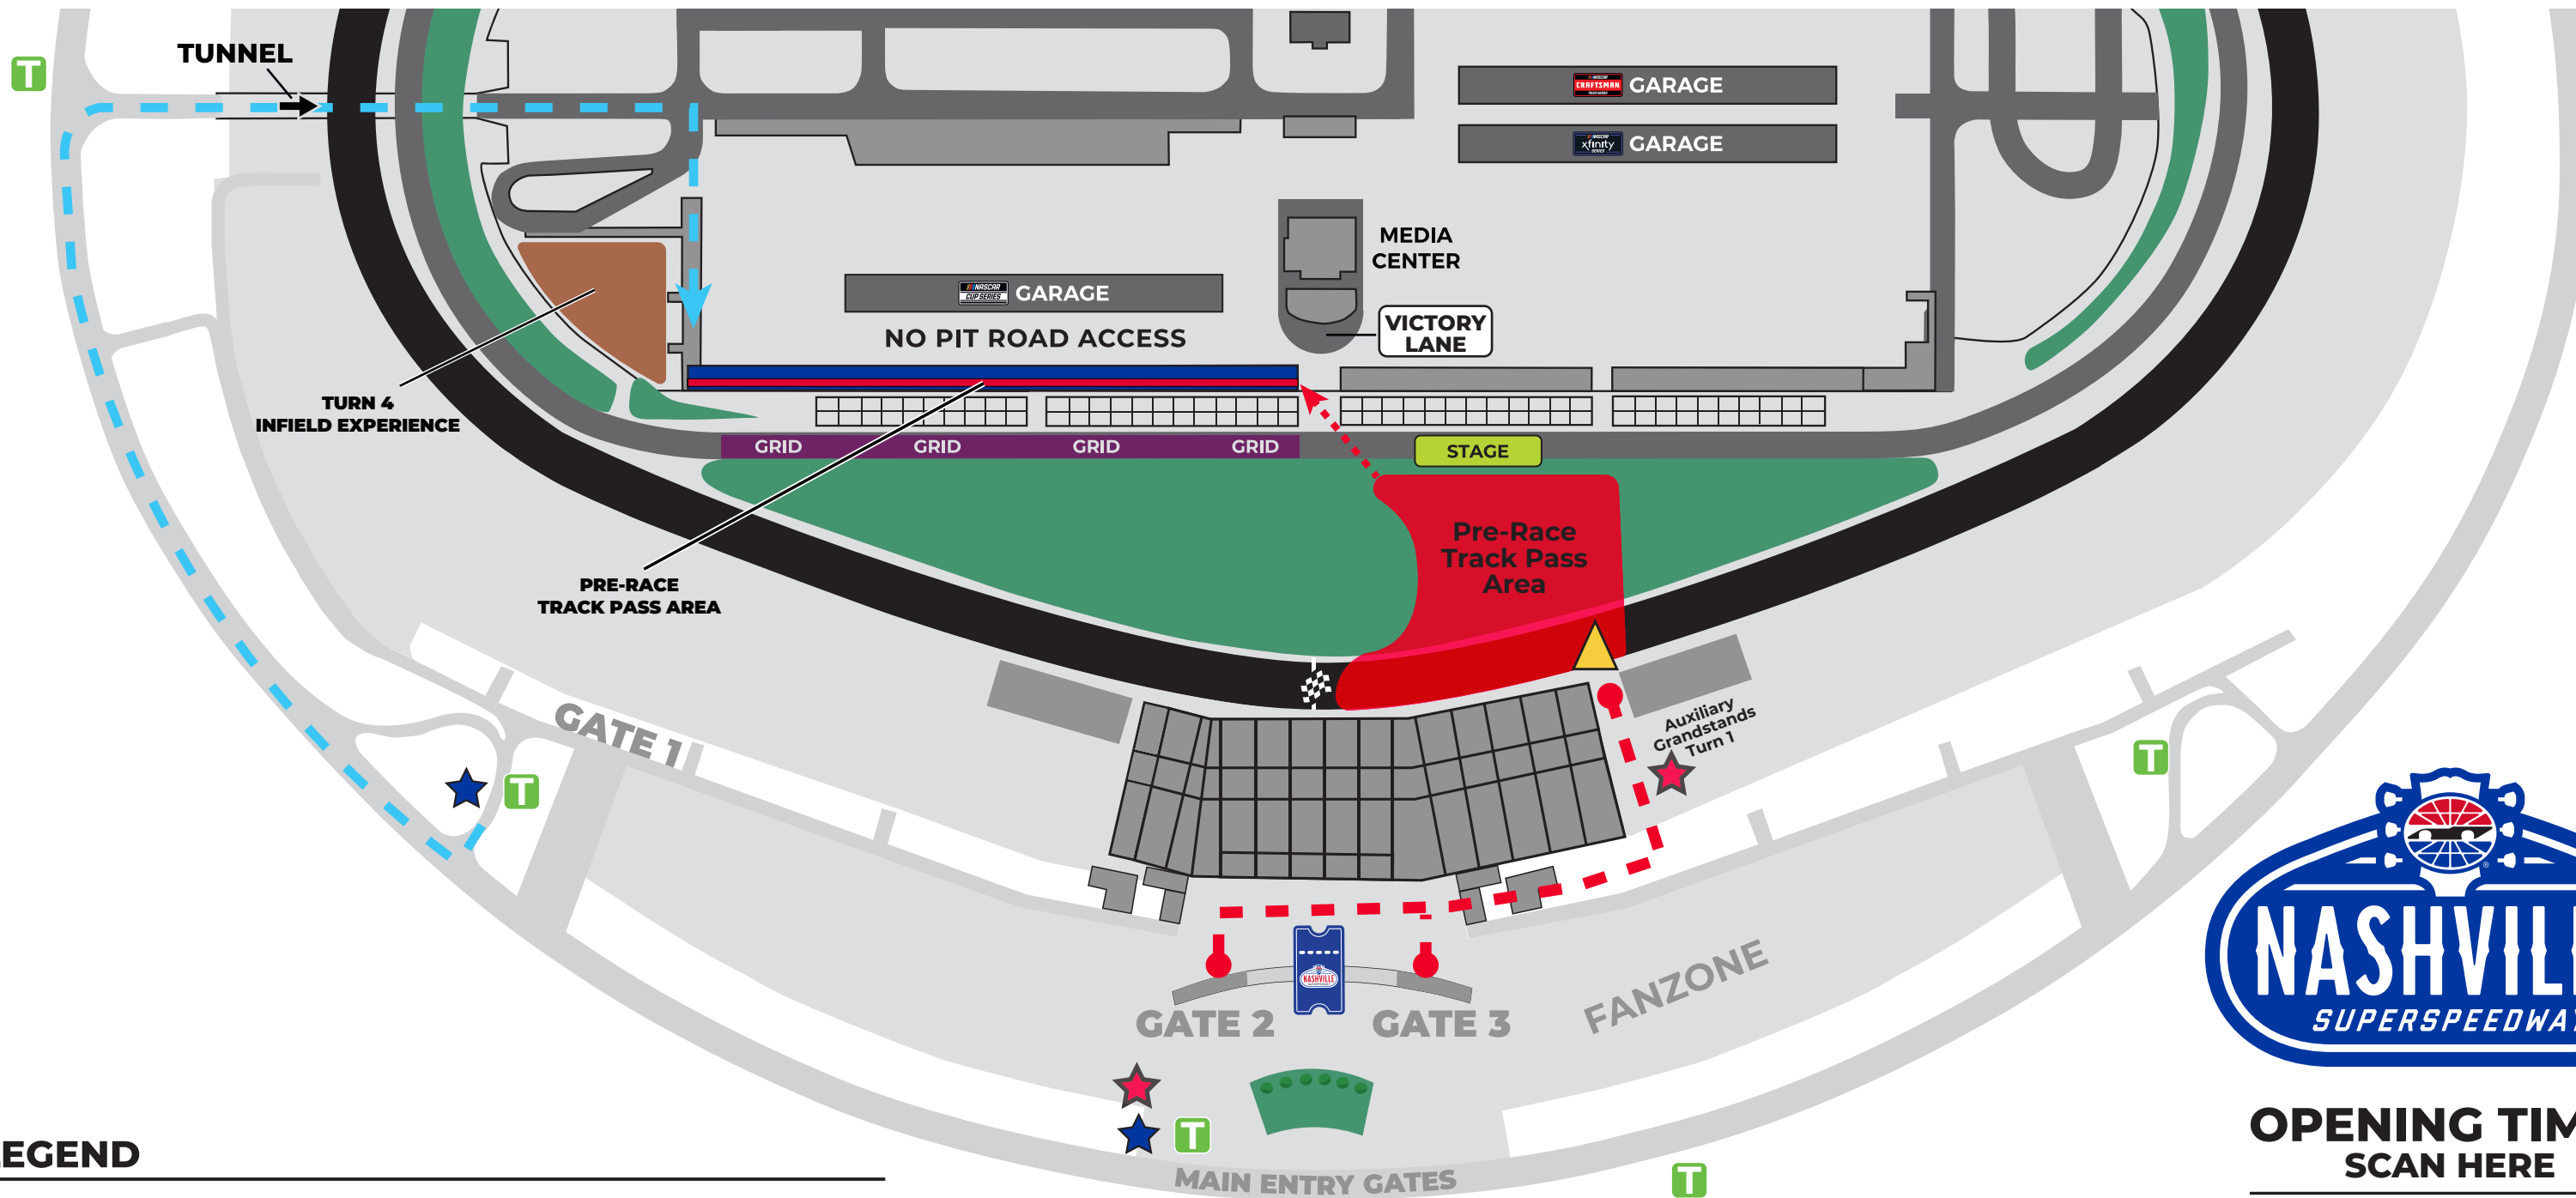

INFIELD ACCESS

LEGEND

- | | | | |
|---|---------------------------------------|---|---|
|  | PRE-RACE TRACK PASS ENTRY POINT |  | DRIVER INTRO & CONCERT STAGE |
|  | PRE-RACE TRACK PASS ENTRY ROUTE |  | PRE-RACE TRACK PASS AREA (NO PIT ROAD ACCESS) |
|  | TURN 4 INFIELD EXPERIENCE ENTRY ROUTE |  | TURN 4 INFIELD EXPERIENCE ACCESS AREA (NO PIT ROAD ACCESS) |
|  | TRAM STOPS |  | WRISTBAND REDEMPTION: PRE-RACE TRACK PASS (Behind Auxiliary Grandstands - Turn 1) |
| | |  | WRISTBAND REDEMPTION: TURN 4 INFIELD EXPERIENCE |

OPENING TIMES
SCAN HERE