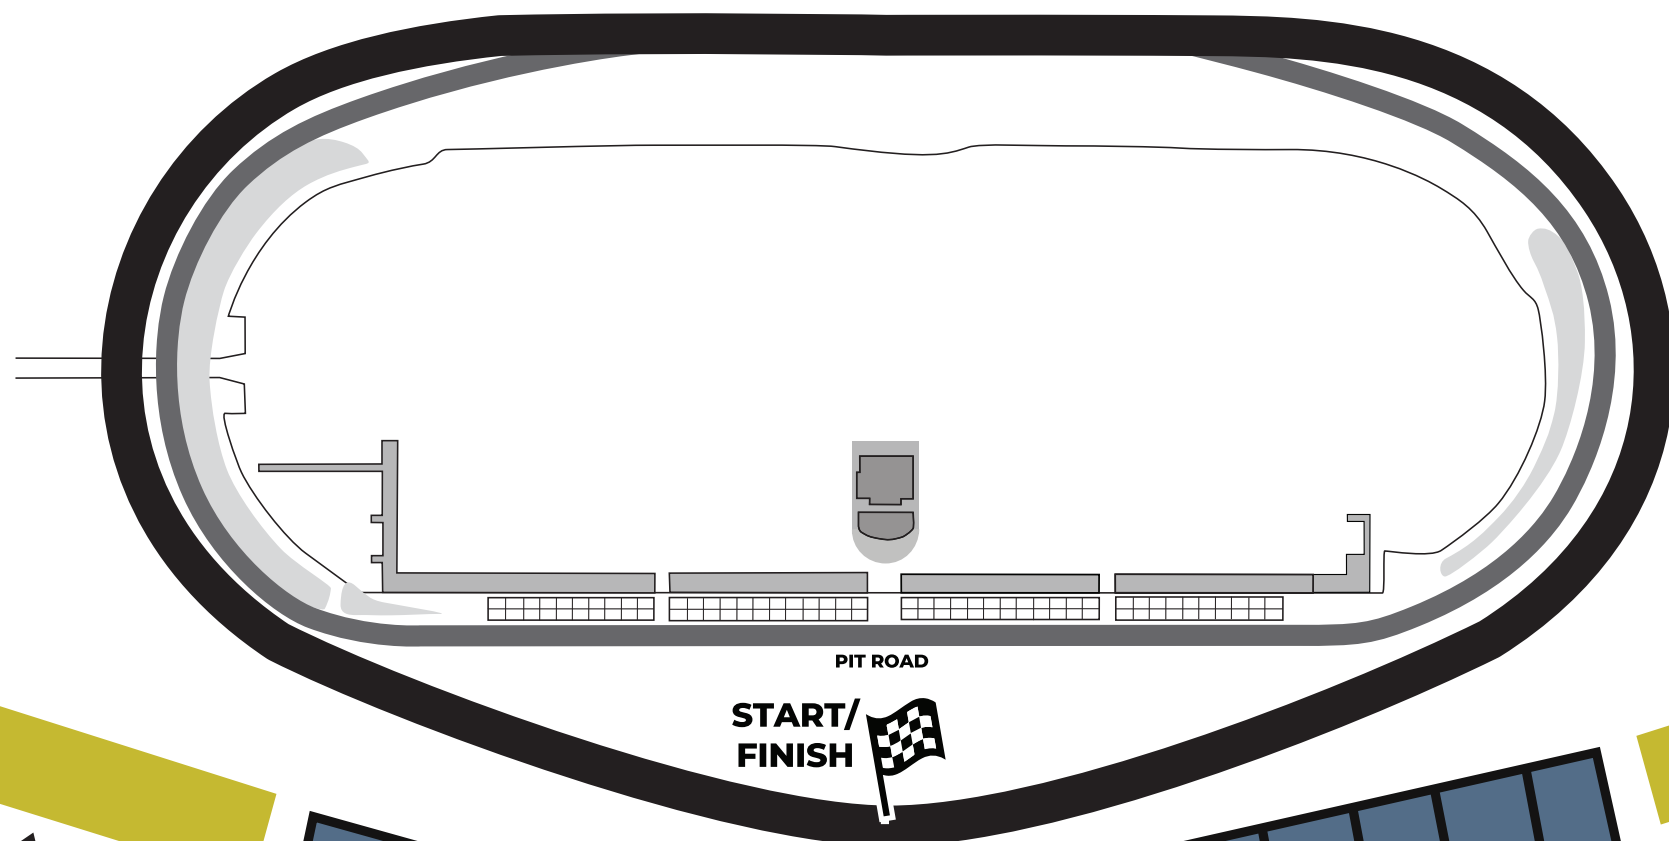

NASCAR SEATING CHART

AUXILIARY GRANDSTAND
142 - 148

AUXILIARY GRANDSTAND
120 - 126

NASCAR CUP SERIES

O'Reilly AUTO PARTS SERIES

NASCAR CRAFTSMAN TRUCK SERIES

PREMIUM PLUS
134-138
ROWS 59-69A

SECTIONS 134-138
ROWS 50-58

ROWS 50-69A

ROWS 36-49

ROWS 20-35

ROWS 1-19

**SECTIONS 120-126
142-148**