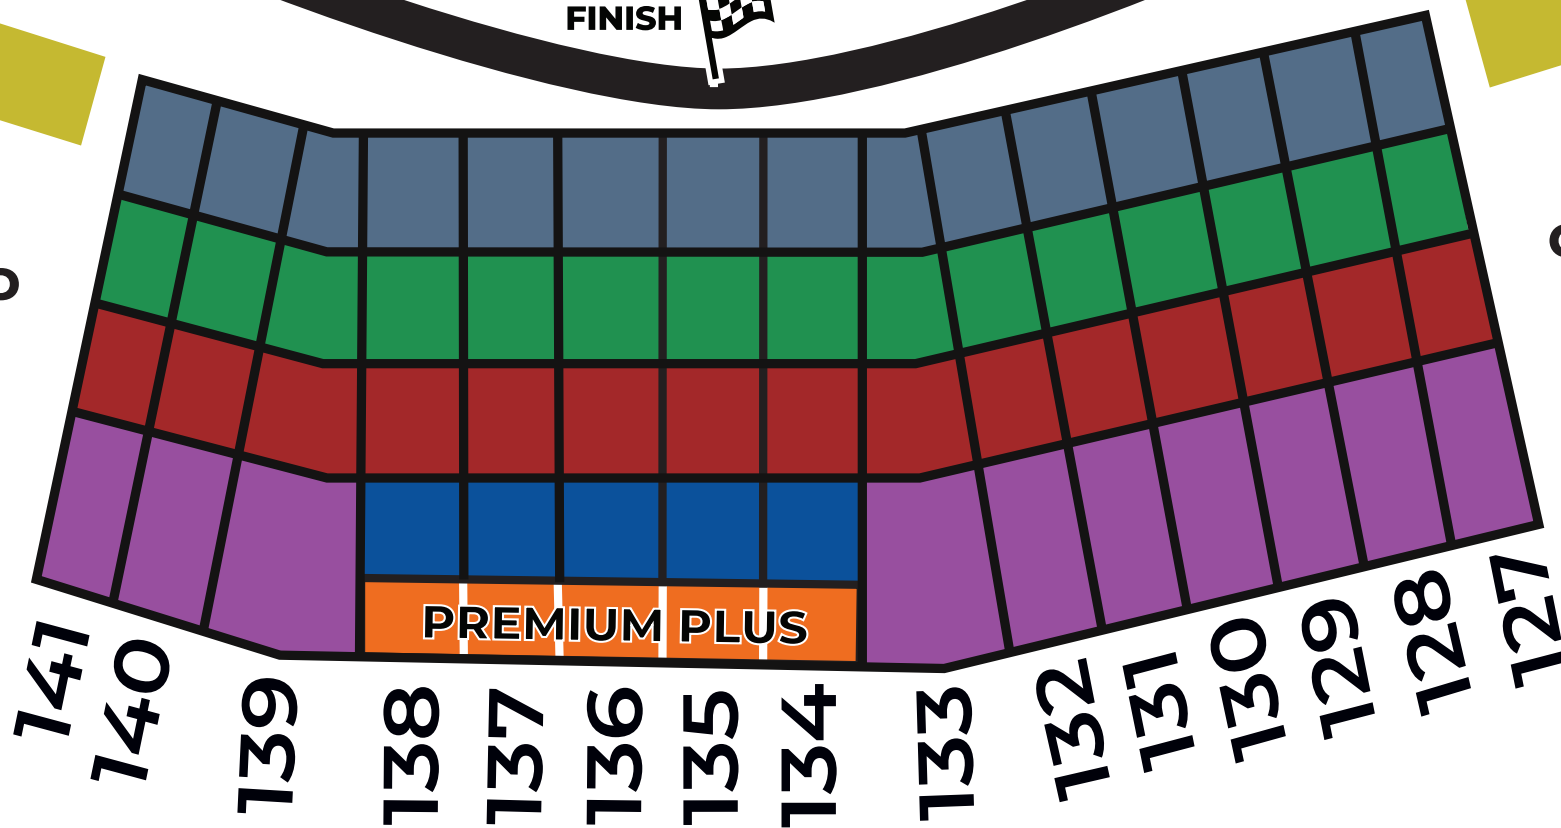

NASCAR SEATING CHART

AUXILIARY GRANDSTAND
142 - 148

AUXILIARY GRANDSTAND
120 - 126

NASCAR CUP SERIES

O'Reilly AUTO PARTS SERIES

NASCAR CRAFTSMAN TRUCK SERIES

PREMIUM PLUS
134-138
ROWS 59-69A

SECTIONS 134-138
ROWS 50-58

ROWS 50-69A

ROWS 36-49

ROWS 20-35

ROWS 1-19

**SECTIONS 120-126
142-148**