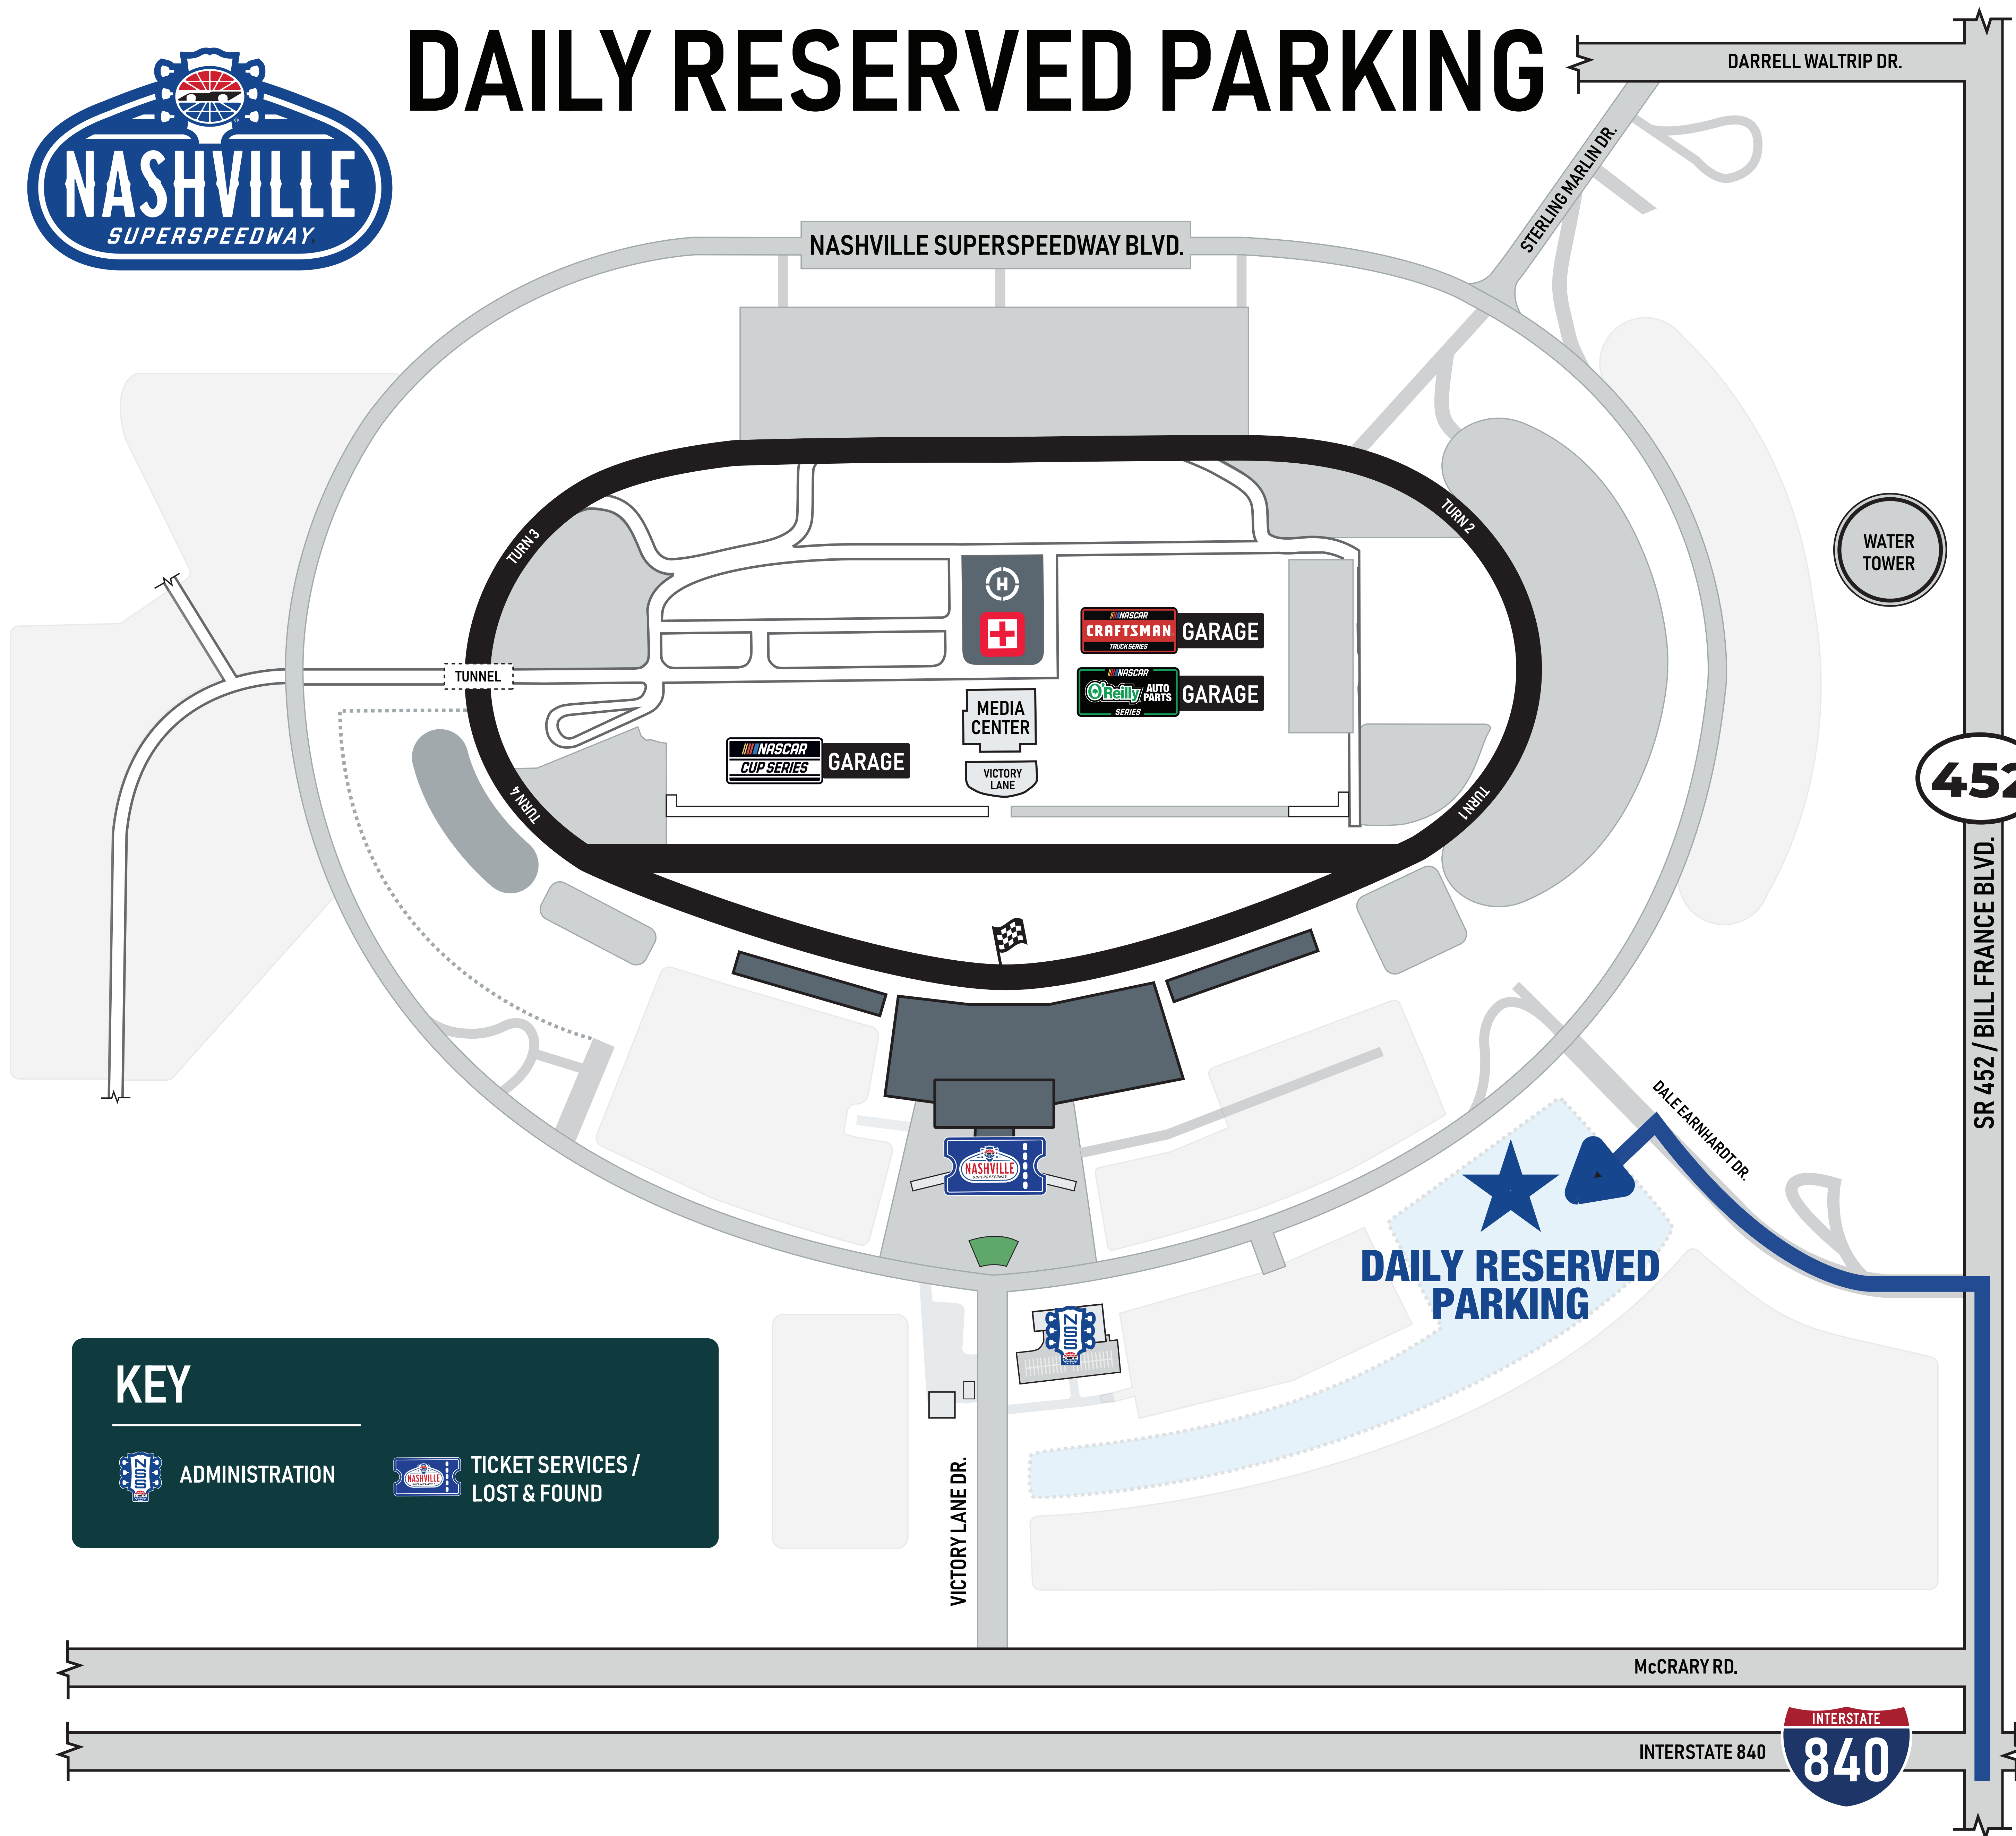

# DAILY RESERVED PARKING

**KEY**

- ADMINISTRATION
- TICKET SERVICES / LOST & FOUND

**FRIDAY**  
**P6**  
DAILY RESERVED

**SATURDAY**  
**P6**  
DAILY RESERVED

**SUNDAY**  
**P6**  
DAILY RESERVED

452

INTERSTATE 840