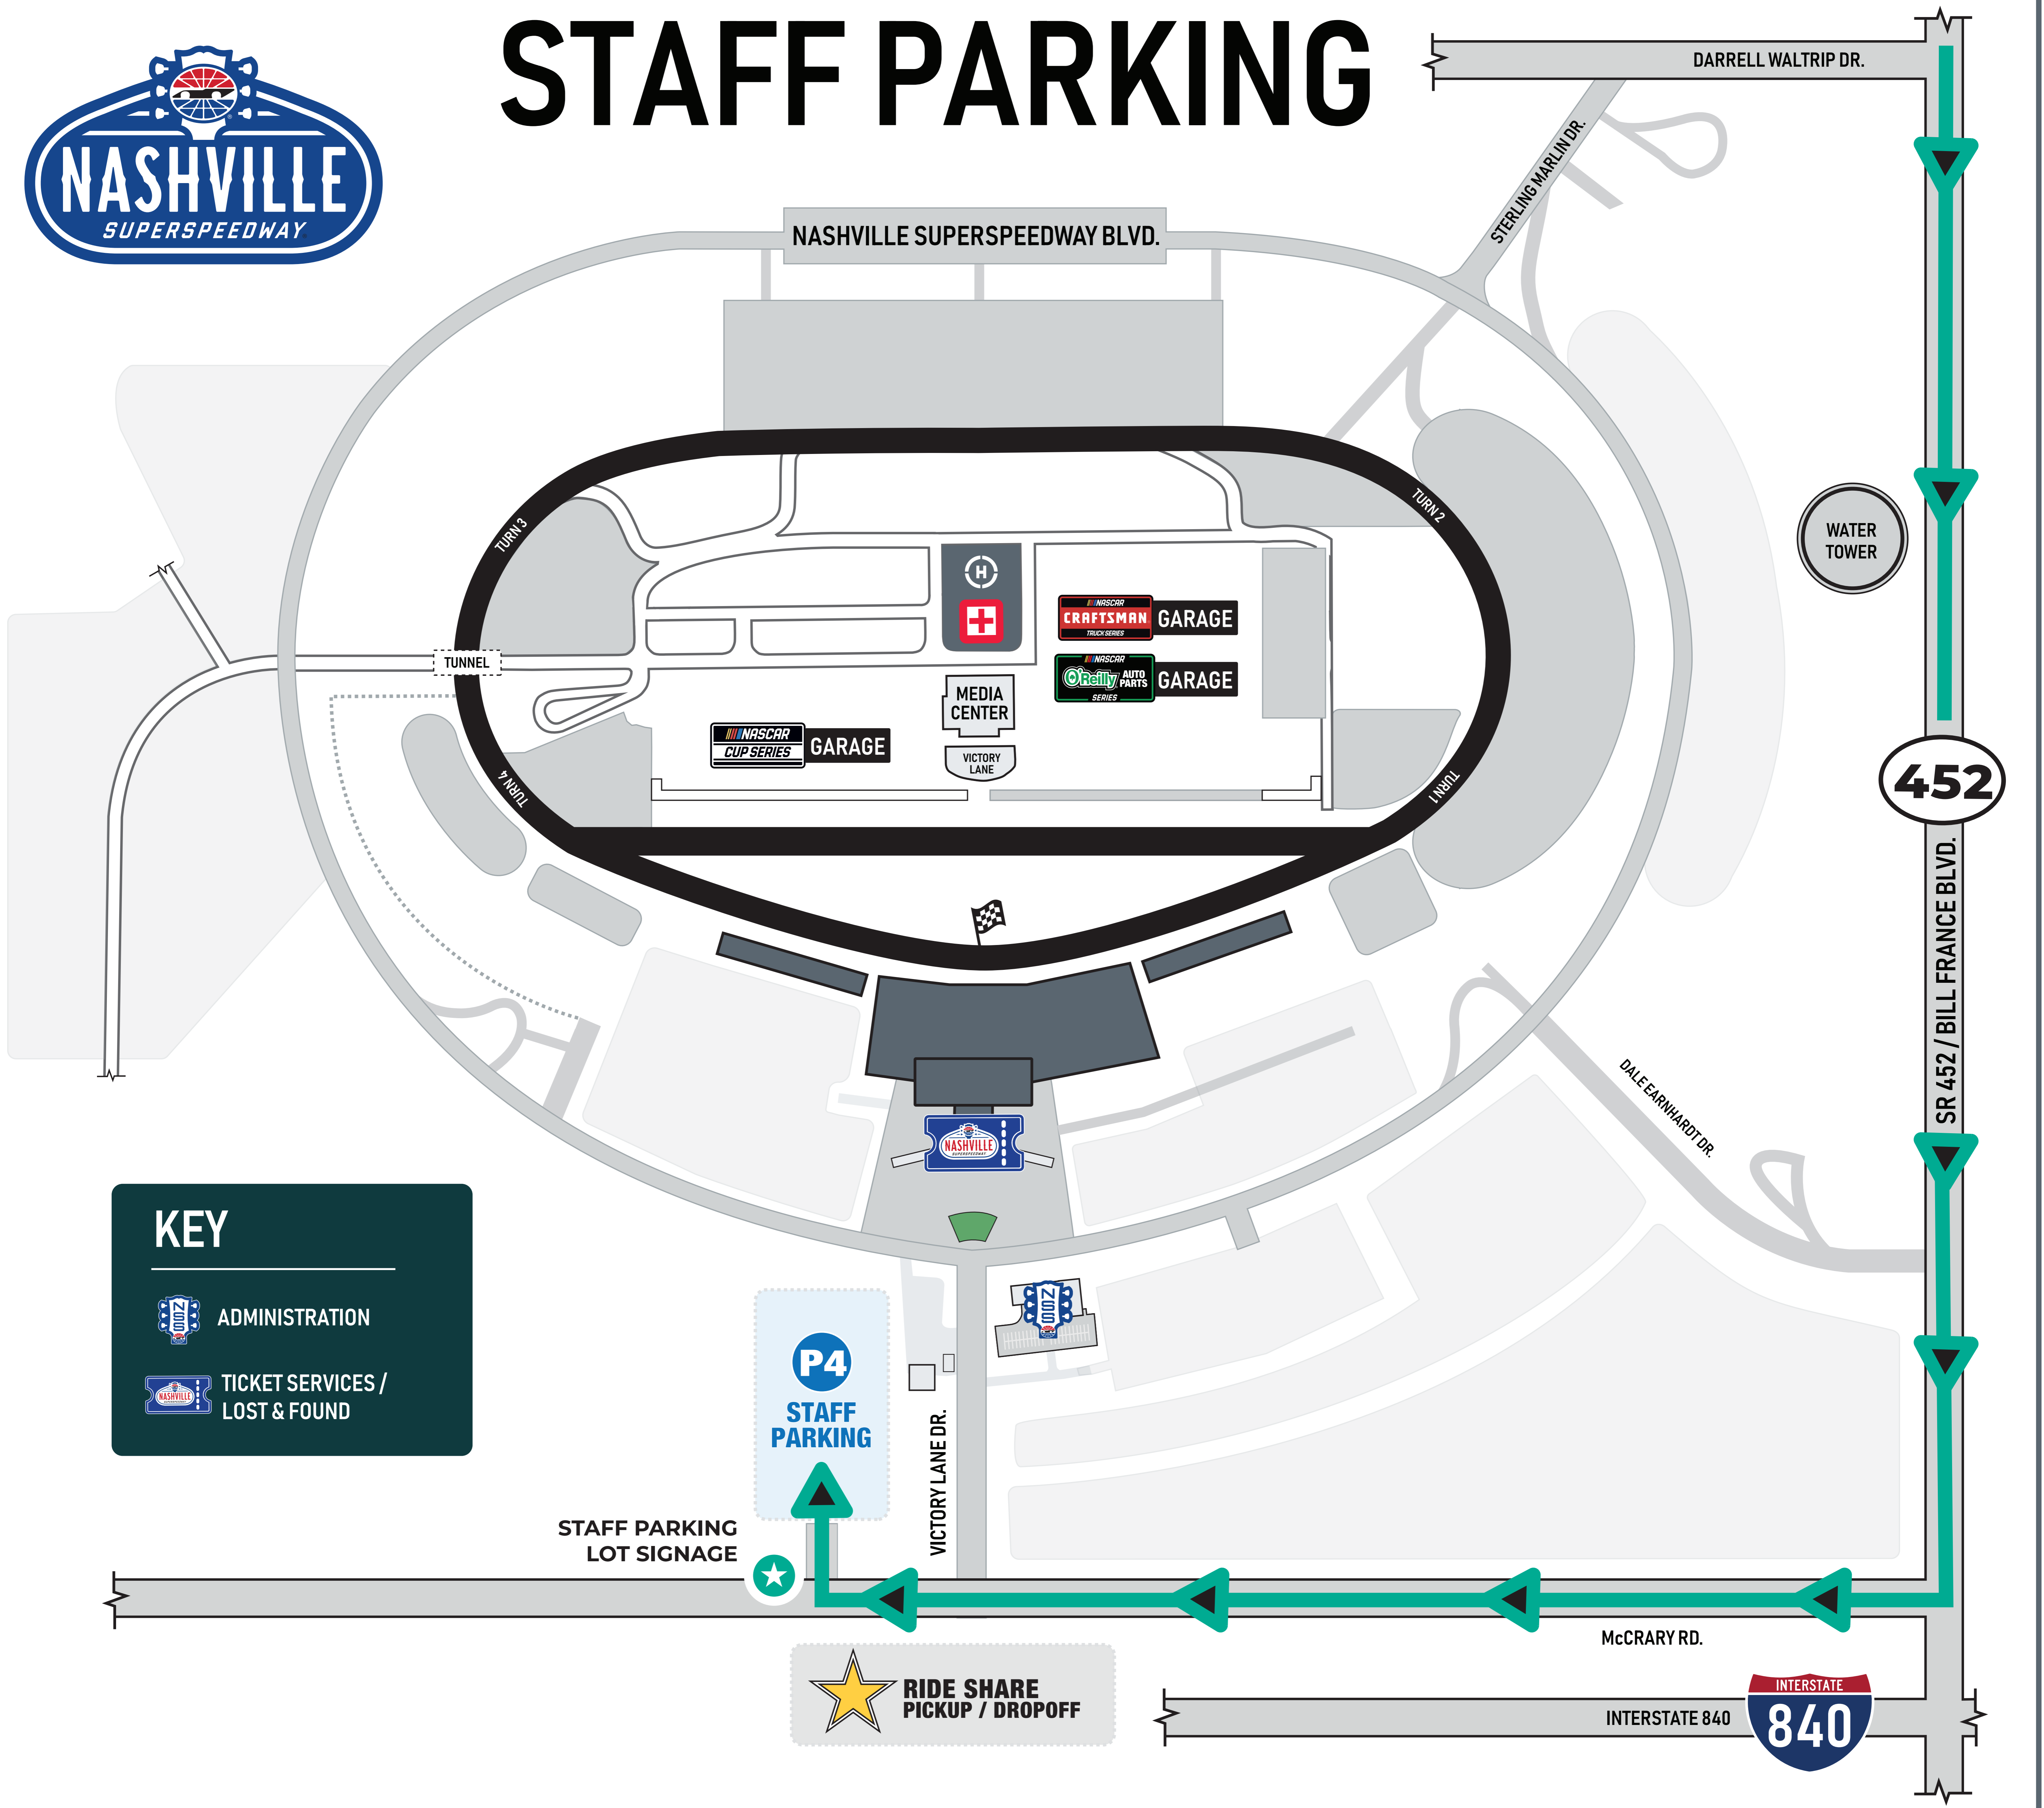

STAFF PARKING

KEY

- ADMINISTRATION
- TICKET SERVICES / LOST & FOUND

P4
STAFF PARKING

RIDE SHARE PICKUP / DROPOFF