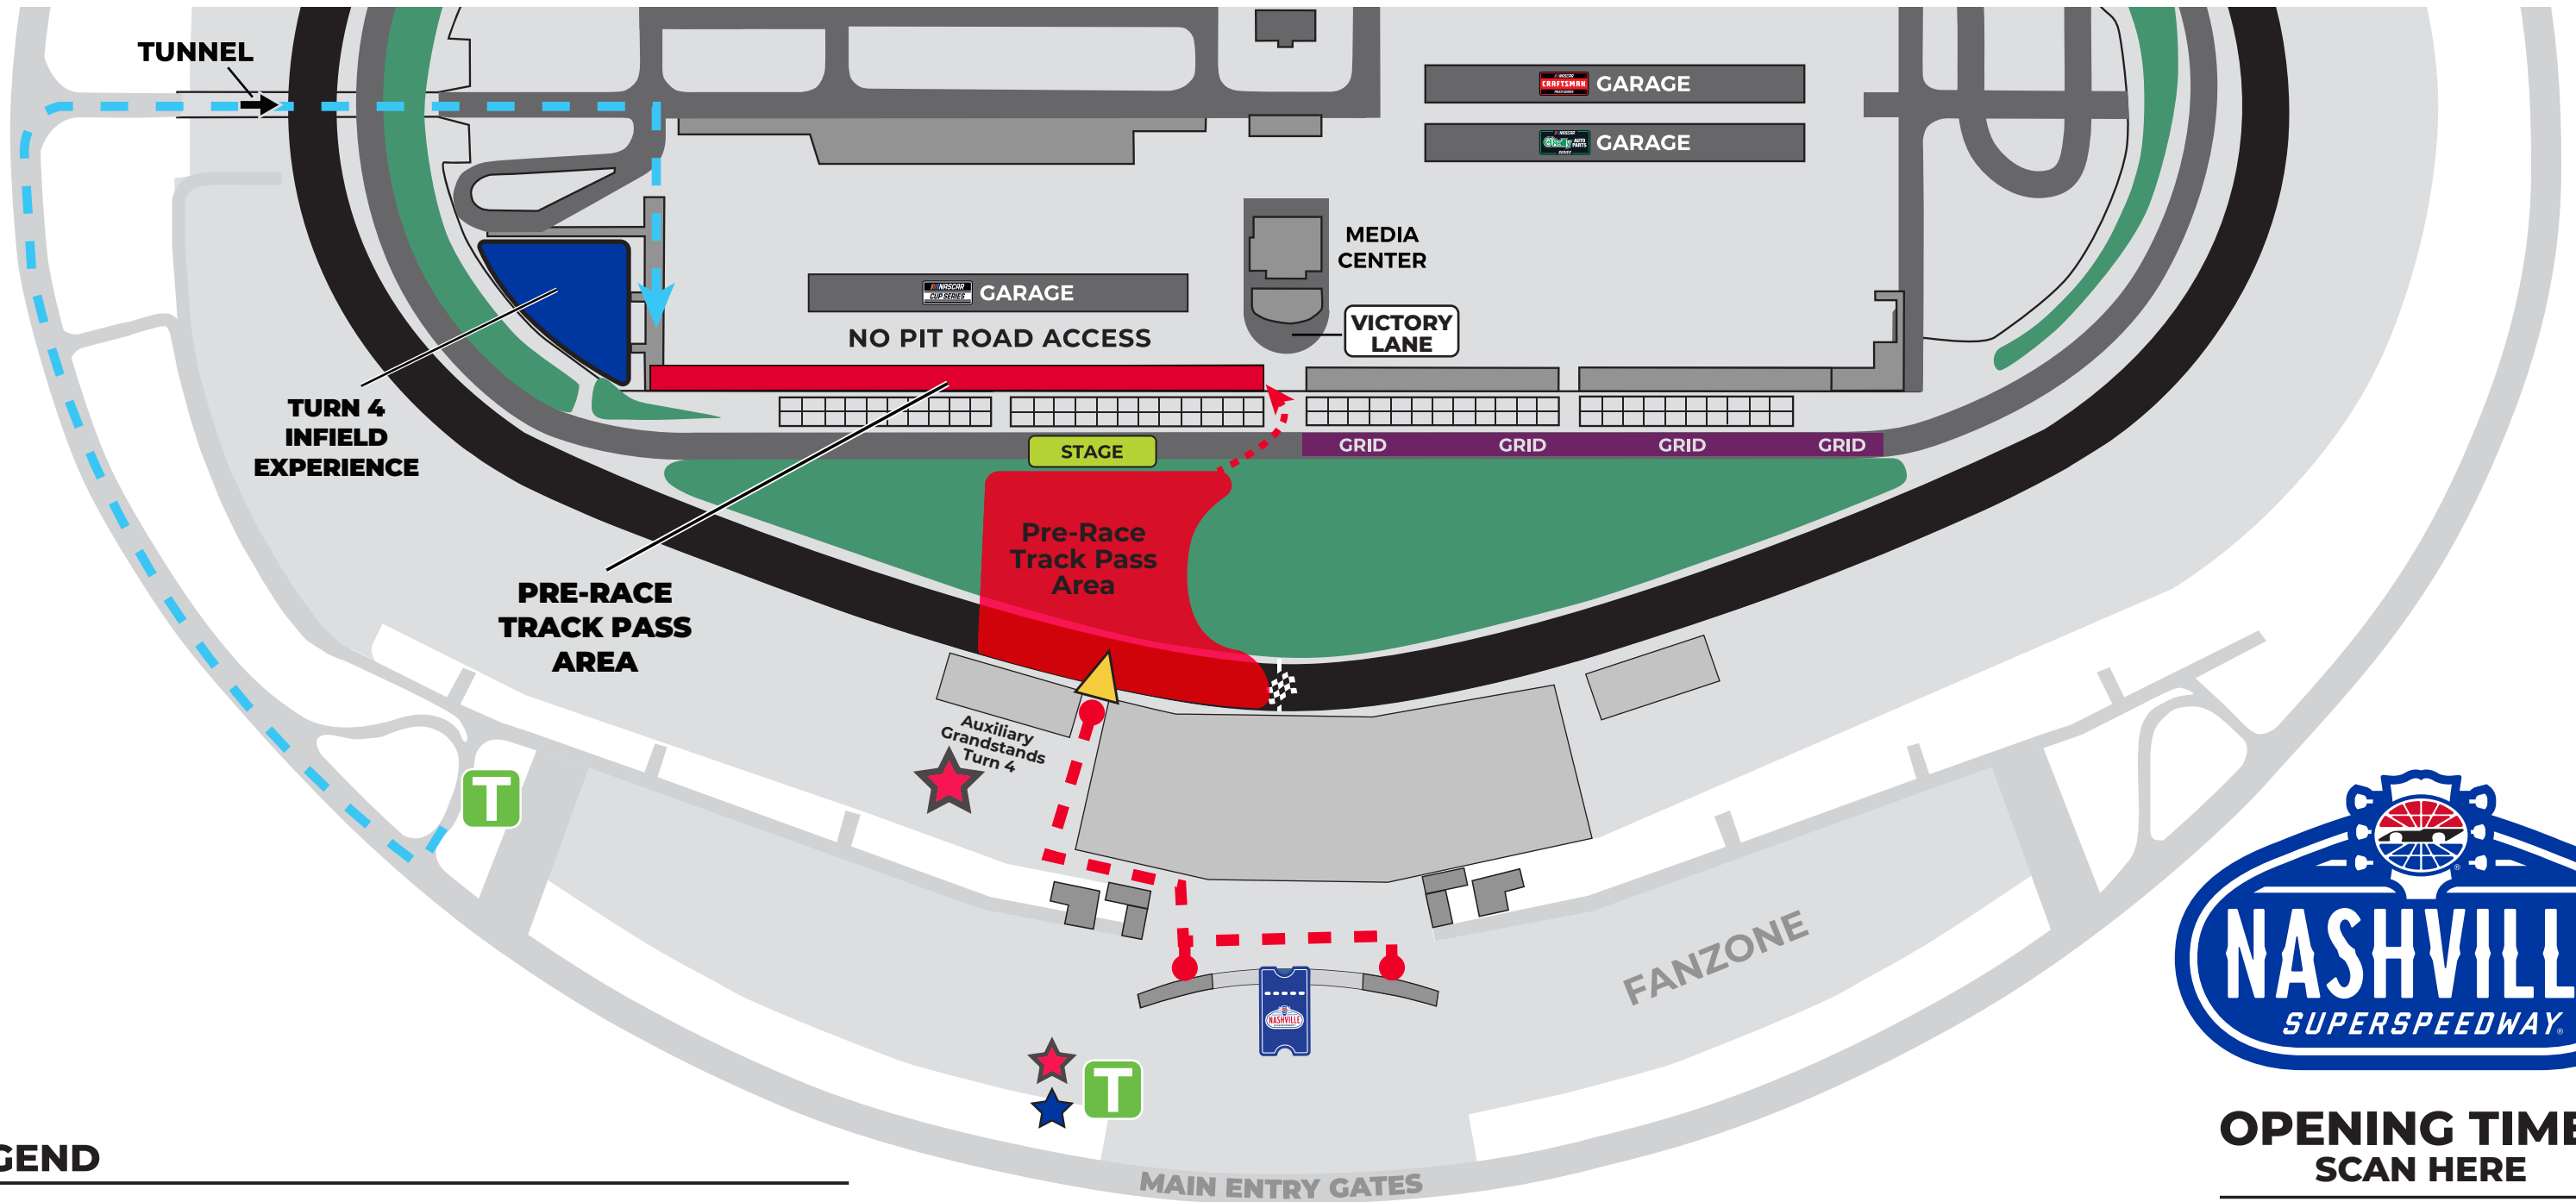

# NASCAR INFIELD ACCESS

## LEGEND

- |   |                                       |   |   |
|---|---------------------------------------|---|---|
|  | PRE-RACE TRACK PASS ENTRY POINT       |  | DRIVER INTRO & CONCERT STAGE  |
|  | PRE-RACE TRACK PASS ENTRY ROUTE       |  | PRE-RACE TRACK PASS AREA (NO PIT ROAD ACCESS)                                     |
|  | TURN 4 INFIELD EXPERIENCE ENTRY ROUTE |  | TURN 4 INFIELD EXPERIENCE ACCESS AREA (NO PIT ROAD ACCESS)                        |
|  | TRAM STOPS                            |  | WRISTBAND REDEMPTION: PRE-RACE TRACK PASS (Behind Auxiliary Grandstands - Turn 4) |
|   |                                       |  | WRISTBAND REDEMPTION: TURN 4 INFIELD EXPERIENCE                                   |

OPENING TIMES  
SCAN HERE