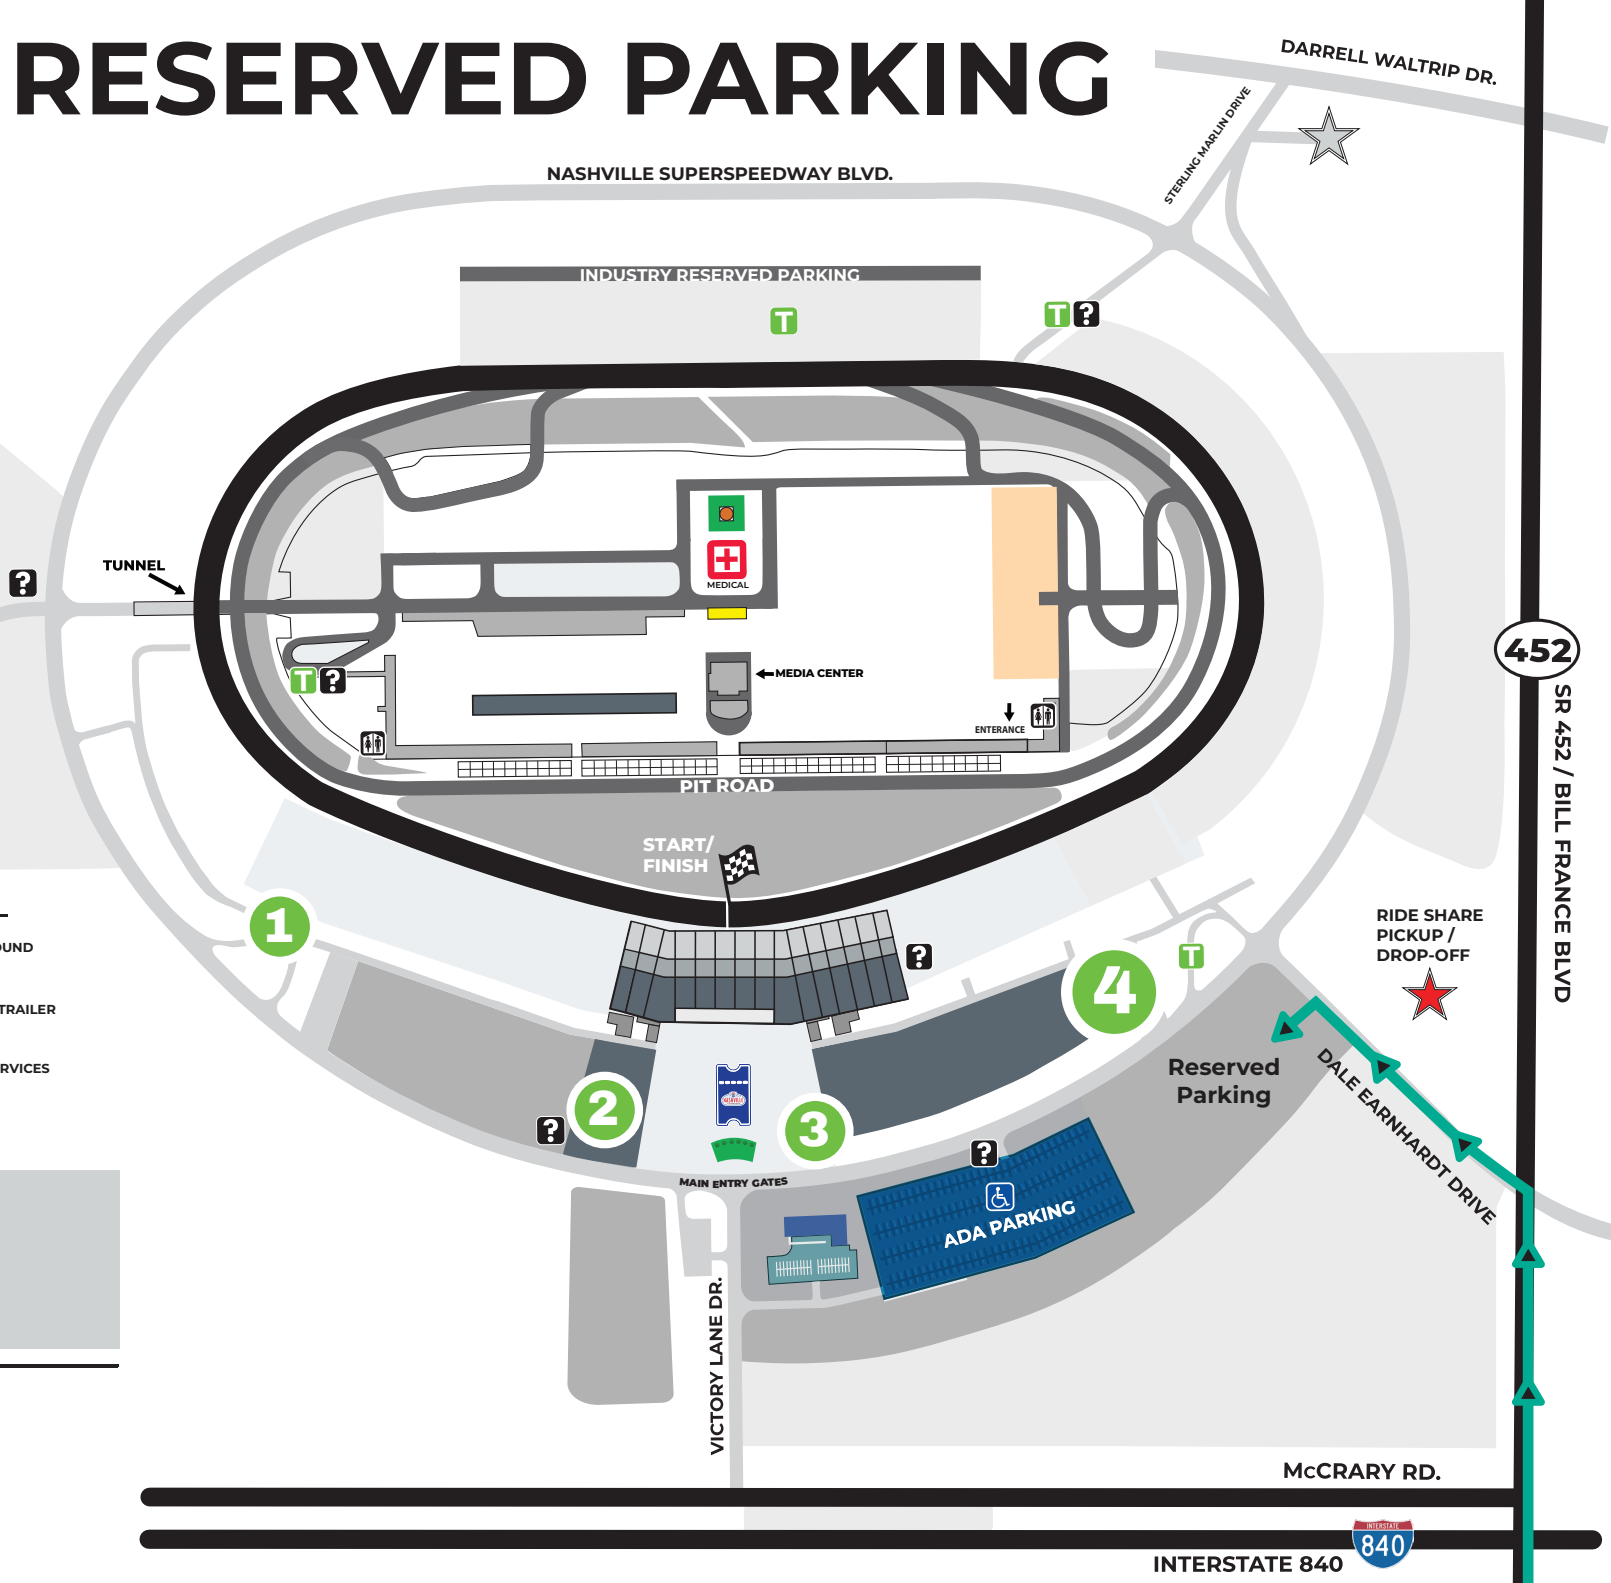

RESERVED PARKING

Parking passes will be digital.
Passes are valid for both Saturday & Sunday.

LEGEND

-  FIRST AID
-  LOST & FOUND
-  TRAM STOPS
-  SHOWER TRAILER
-  RESTROOMS
-  TICKET SERVICES
-  INFORMATION BOOTH

-  GATE 1
-  GATE 2
-  GATE 3
-  GATE 4