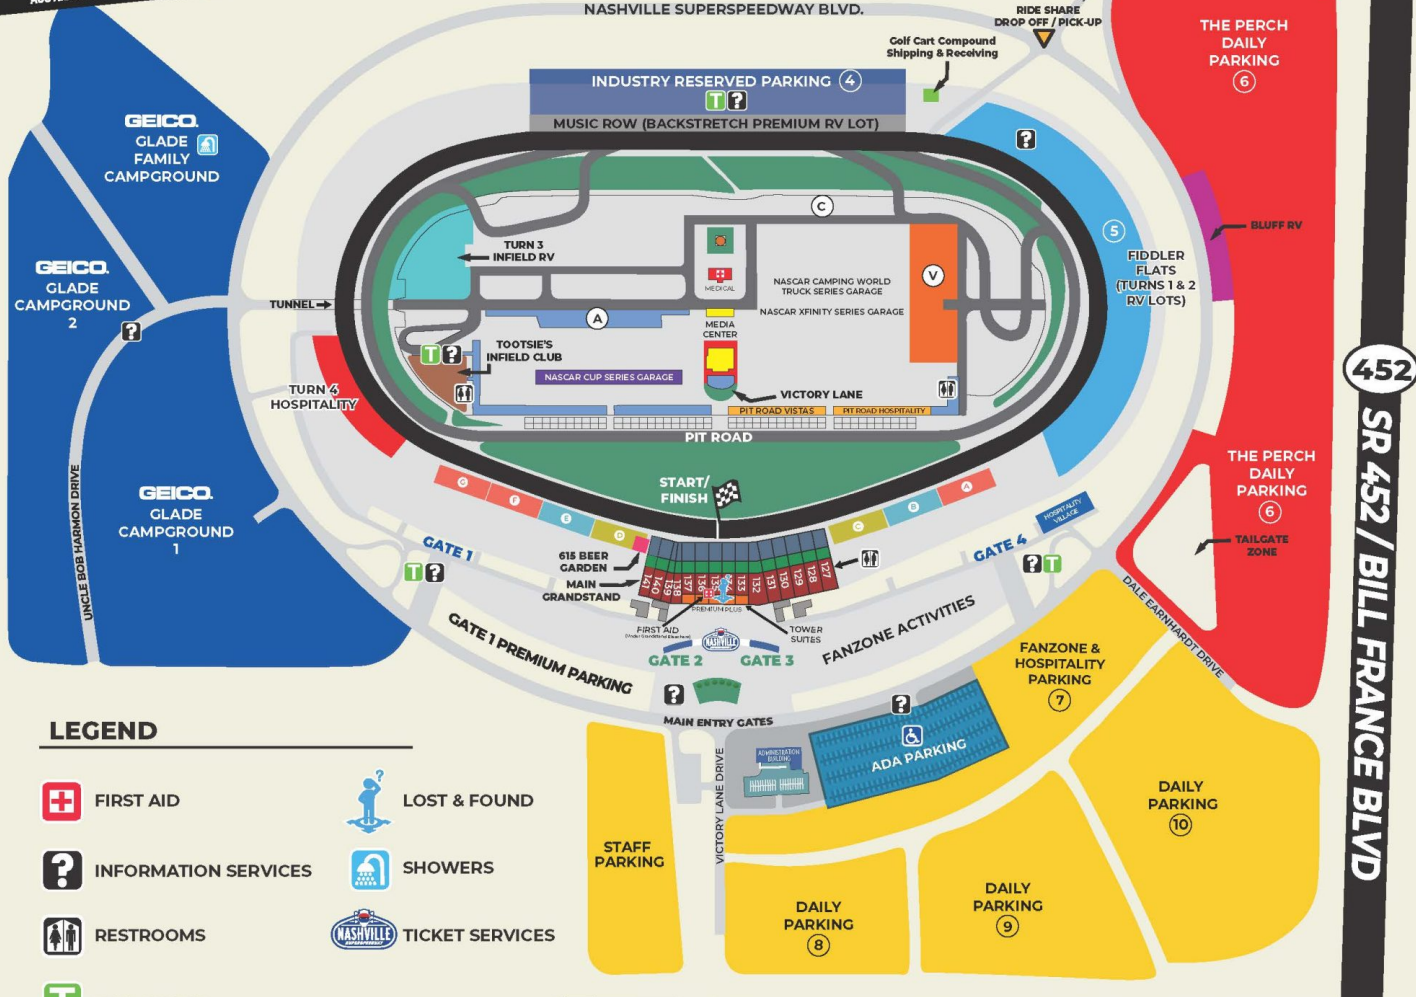

**\*\*\* FIREWORKS \*\*\***  
SATURDAY @ 9:15 P.M.!

BEAR HOLLOW WOOD CARVERS  
DISPLAY OPEN ALL WEEKEND IN FANZONE  
AUCTIONS SAT & SUN @ NOON

**LEGEND**

-  FIRST AID
-  INFORMATION SERVICES
-  RESTROOMS
-  TRAM STOPS
-  LOST & FOUND
-  SHOWERS
-  TICKET SERVICES

**ADDITIONAL GRANDSTAND SEATING SECTIONS**

- A** 106-112    **B** 113-119    **C** 120-126
- D** 142-158    **E** 149-155    **F** 156-162    **G** 163-169

452

SR 452 / BILL FRANCE BLVD

**MCCRARY ROAD**

**ST. RT. 840**