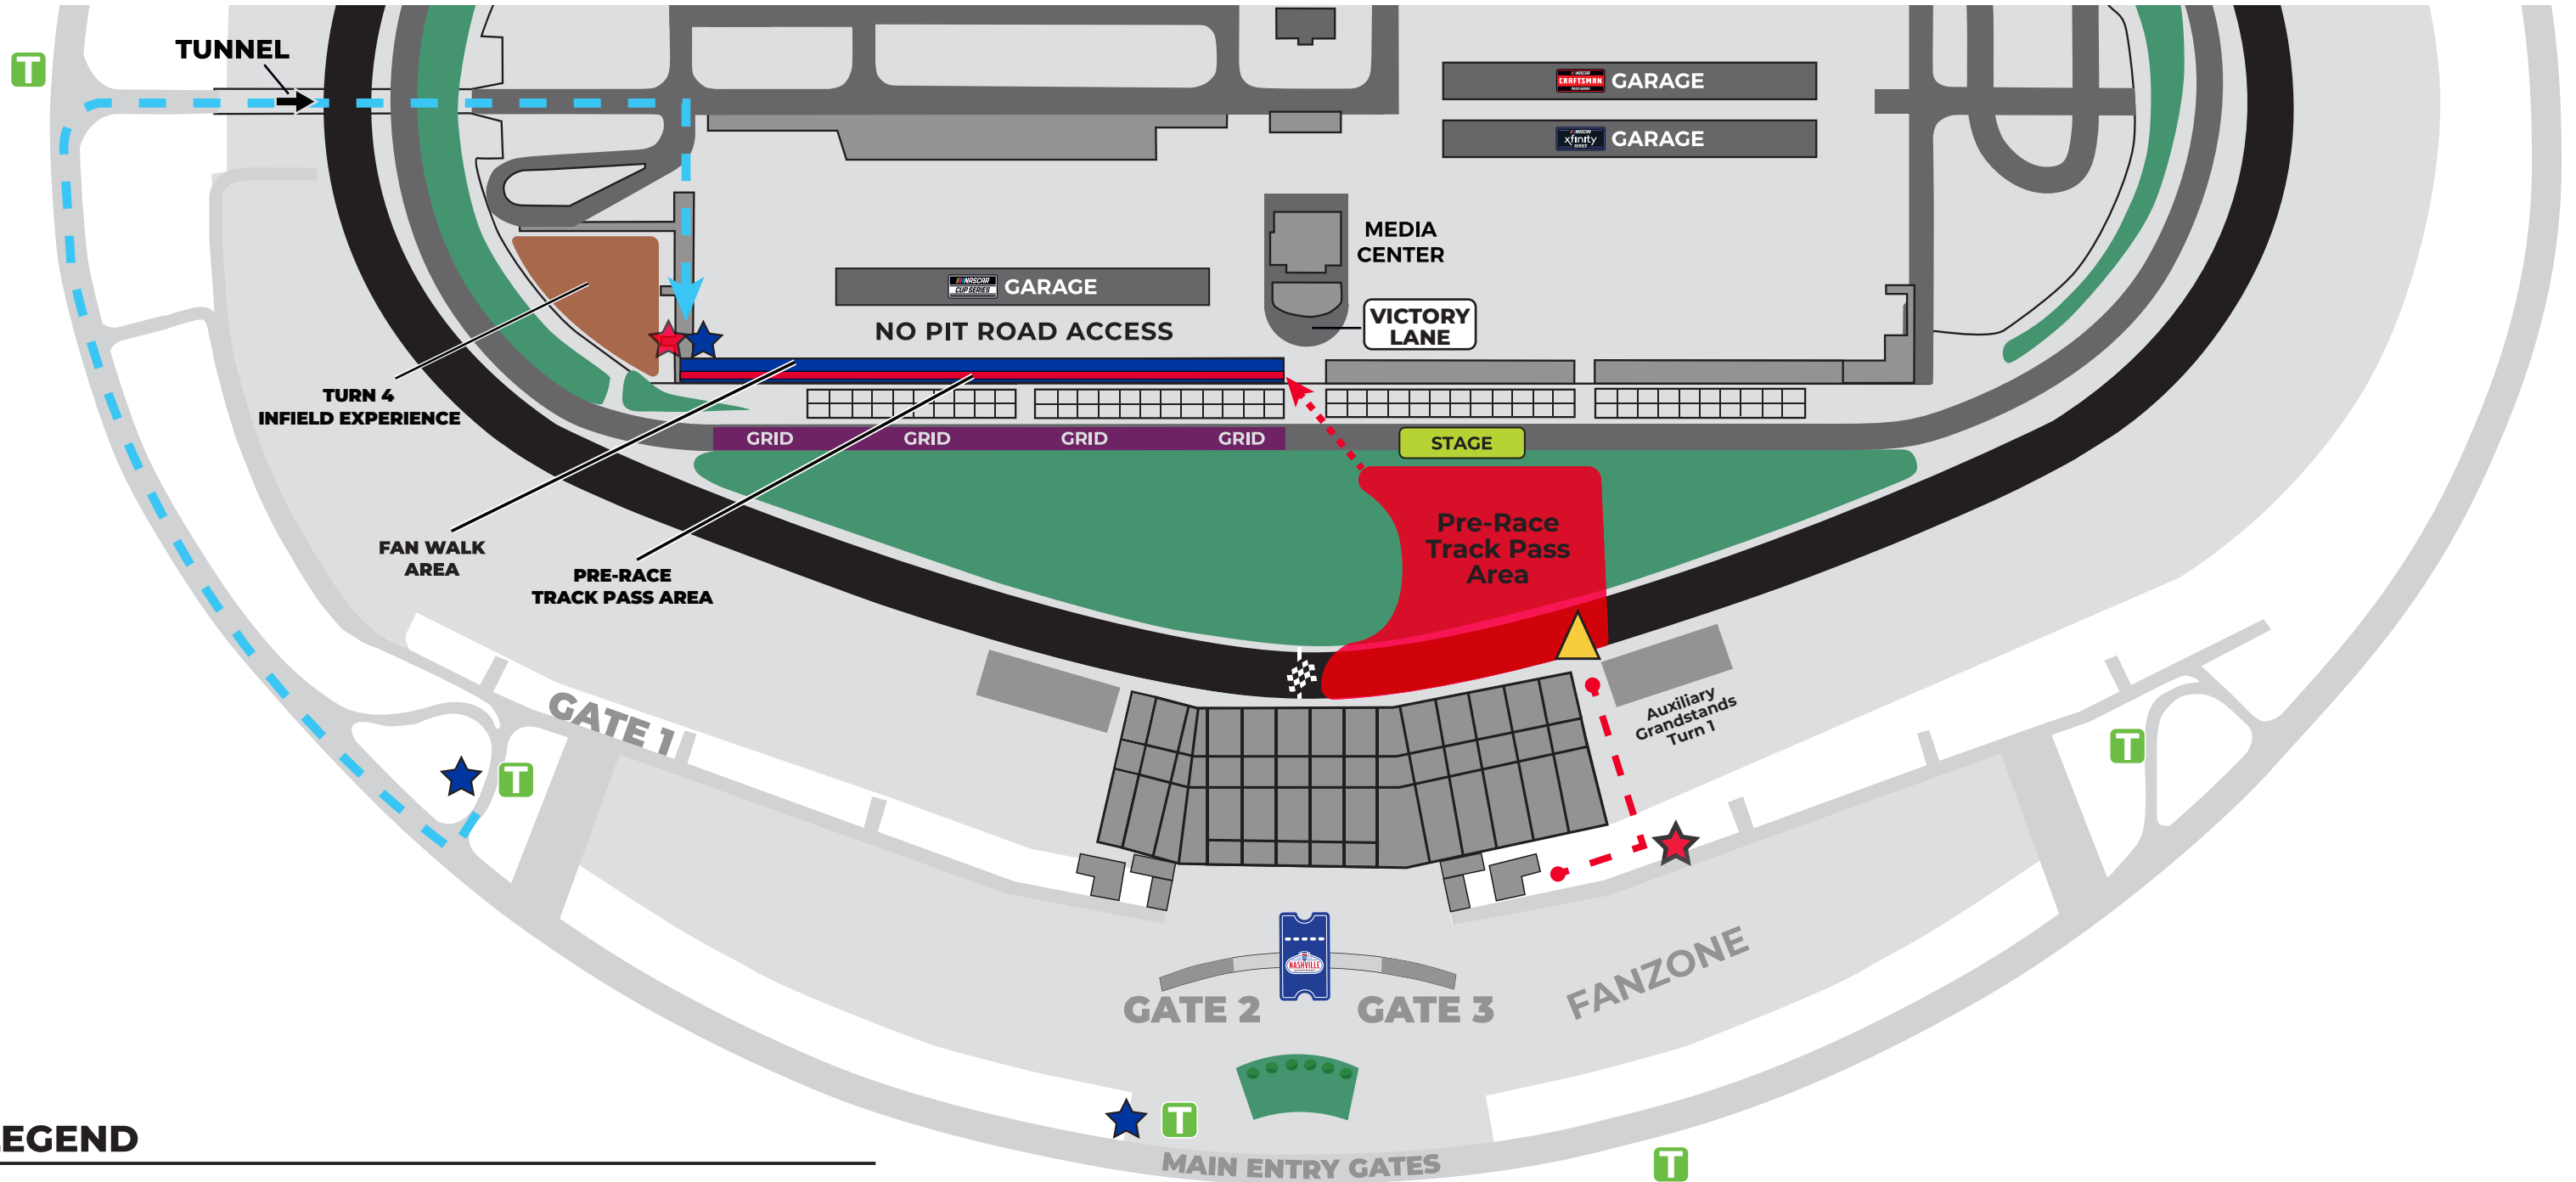

INFIELD ACCESS

LEGEND

- | | | | |
|---|---------------------------------|---|--|
|  | PRE-RACE TRACK PASS ENTRY POINT |  | DRIVER INTRO & CONCERT STAGE |
|  | PRE-RACE TRACK PASS ENTRY ROUTE |  | PRE-RACE TRACK PASS AREA (NO PIT ROAD ACCESS) |
|  | FAN WALK ENTRY ROUTE |  | FAN WALK ACCESS AREA (NO PIT ROAD ACCESS) |
|  | TRAM STOPS |  | WRISTBAND REDEMPTION: PRE-RACE TRACK PASS
(Behind Auxiliary Grandstands - Turn 1) |
| | |  | WRISTBAND REDEMPTION: FAN WALK |

OPENING TIMES

PRE-RACE TRACK PASS: 3PM

FAN WALK: 1PM