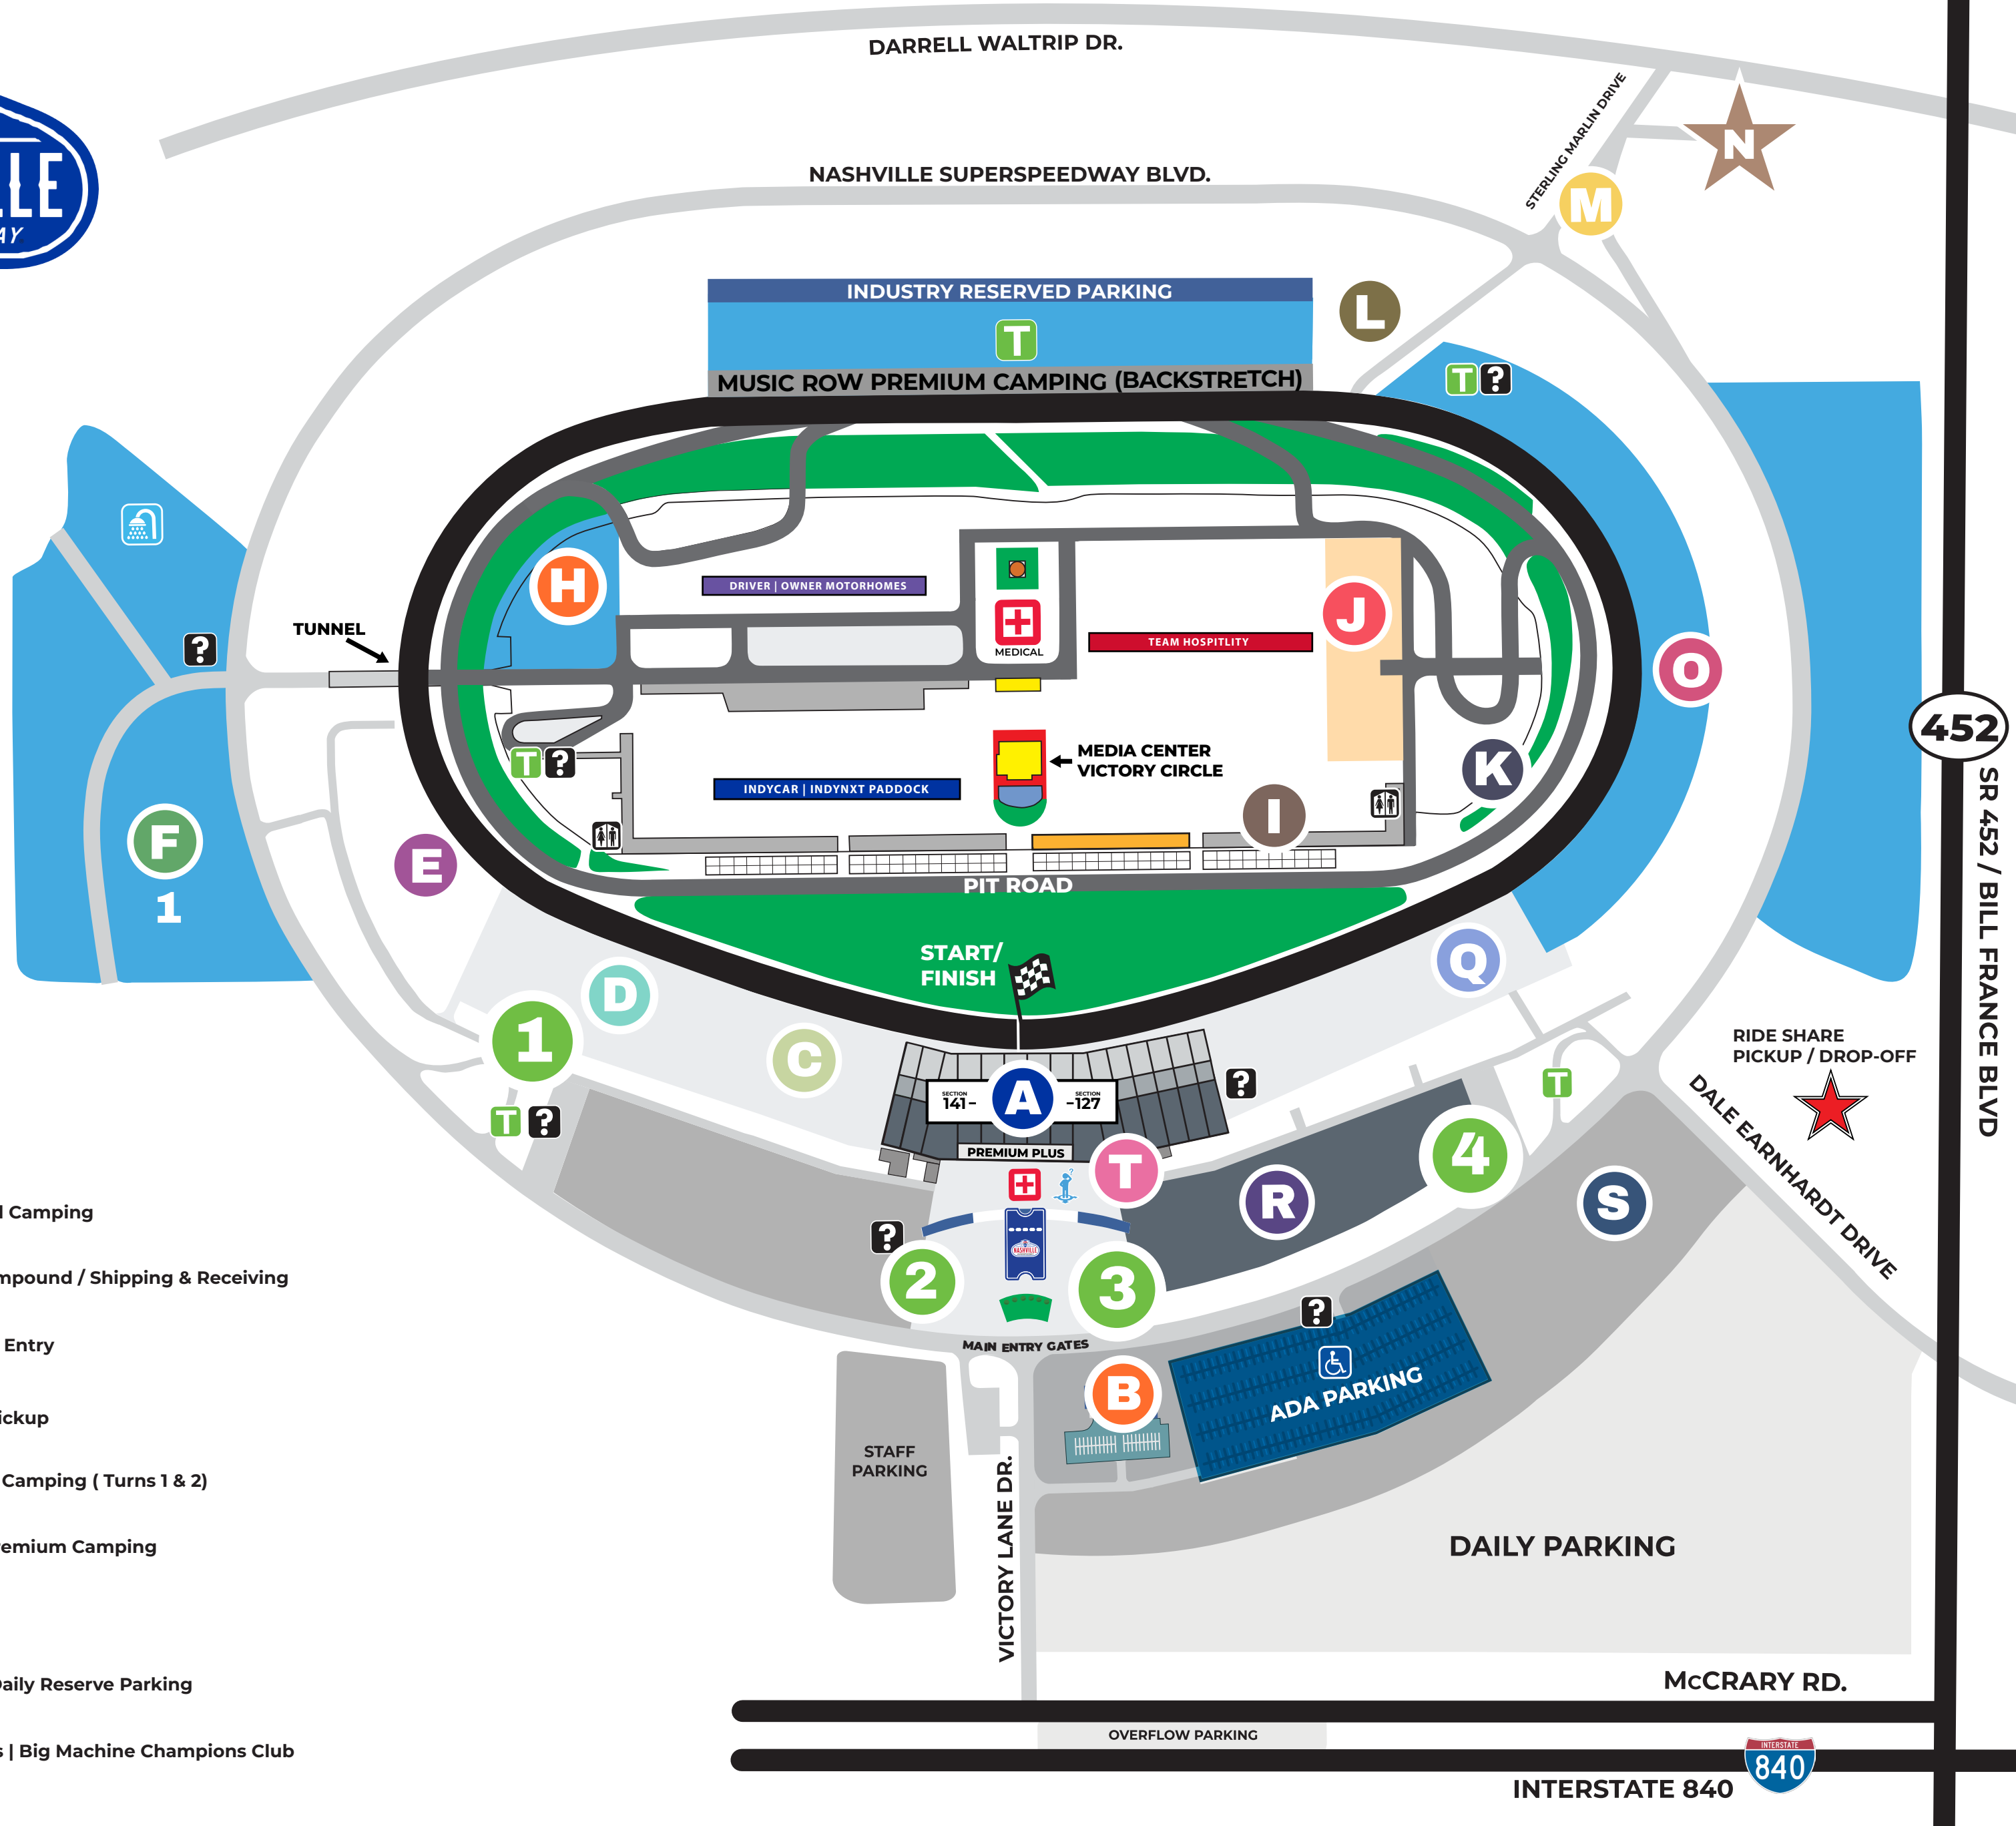

PRESENTED BY
➤ GAINBRIDGE

LEGEND

- FIRST AID
- LOST & FOUND
- TRAM STOPS
- SHOWER TRAILER
- RESTROOMS
- TICKET SERVICES
- INFORMATION BOOTH

- 1** GATE 1
- 2** GATE 2
- 3** GATE 3
- 4** GATE 4

- A** Main Grandstand / Premium Plus
- B** Administration Building
- C** Big Machine Green Room
- D** Club RPM
- E** Turn 4 Lookout
- F** GEICO Glade Campgrounds 1 - 3
- H** Turn 4 Infield
- I** Pit Lane Suites | Pit Lane Premium
- J** Pit Lane Premium Parking
- K** Turn 1 Infield Camping
- L** Golf Cart Compound / Shipping & Receiving
- M** RV Camping Entry
- N** Credential Pickup
- O** Fiddler Flats Camping (Turns 1 & 2)
- Q** Broadway Premium Camping
- R** FanZone
- S** FanZone & Daily Reserve Parking
- T** Tower Suites | Big Machine Champions Club

INTERSTATE 840