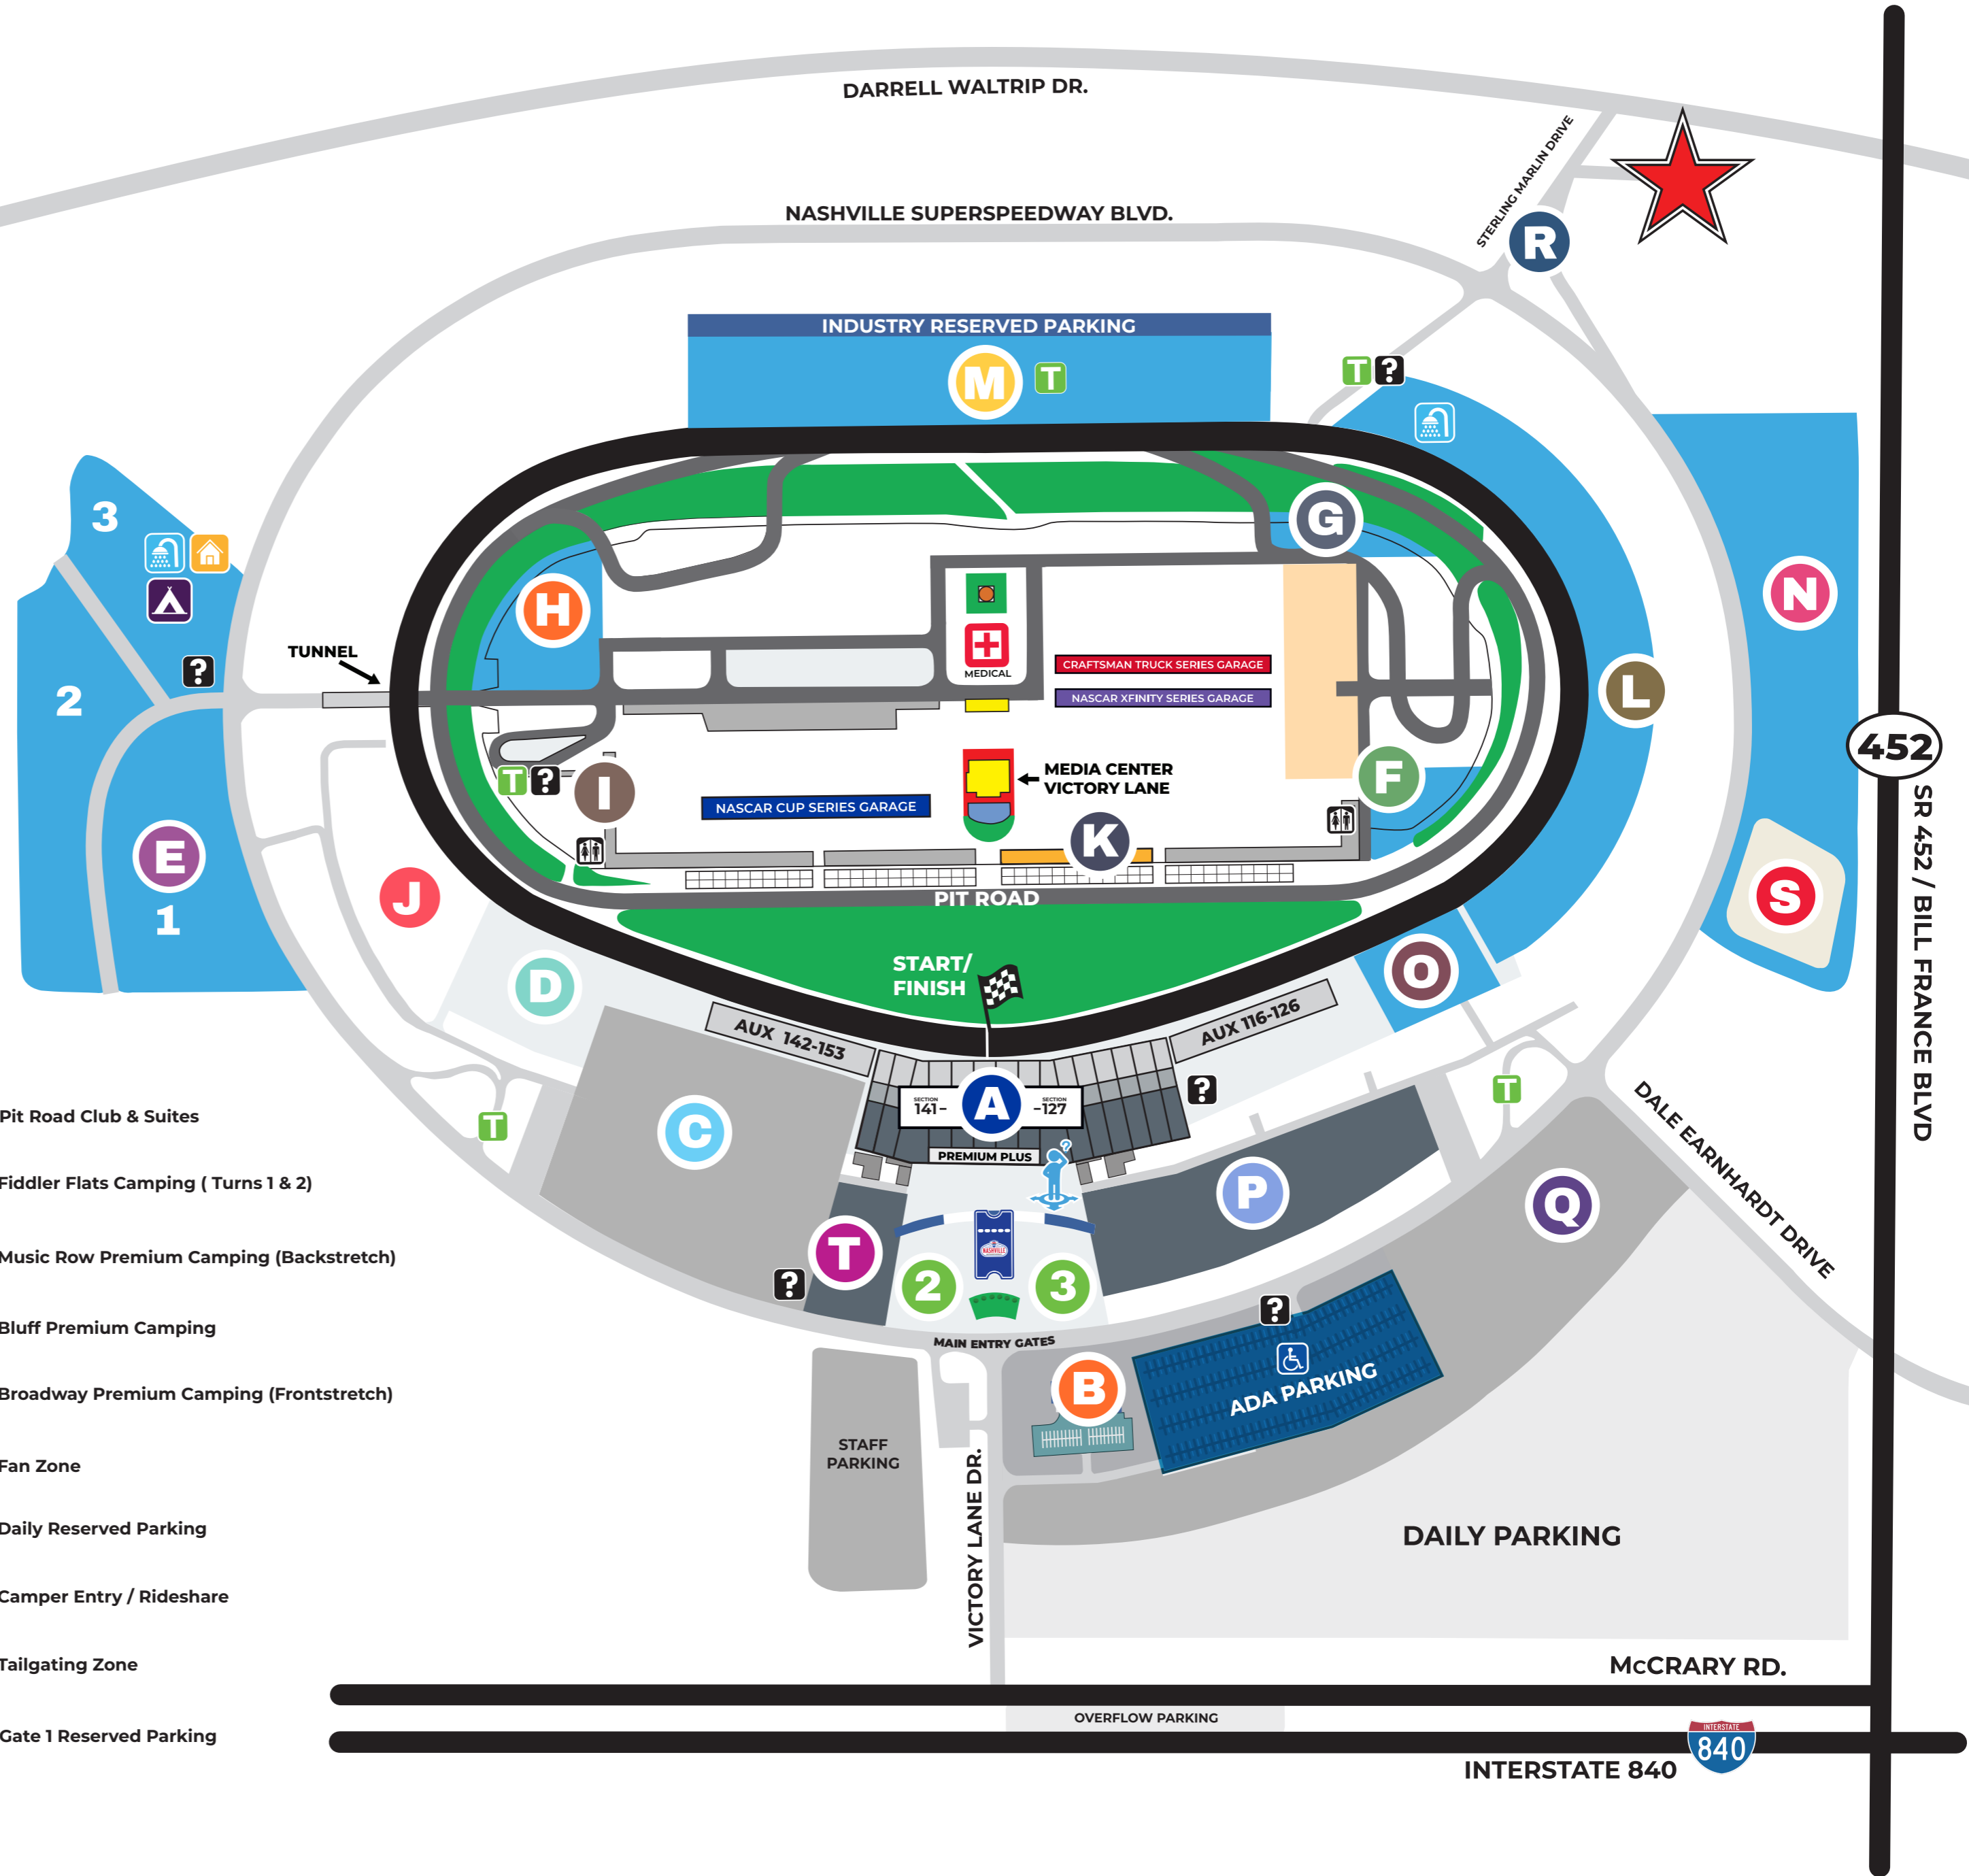

LEGEND

- FIRST AID
- LOST & FOUND
- TRAM STOPS
- SHOWER TRAILER
- RESTROOMS
- TICKET SERVICES
- INFORMATION BOOTH
- CONVENIENCE STORE
- TENT CAMPING
- CREDENTIAL PICKUP

- GATE 2
- GATE 3

- Main Grandstand / Premium Plus / Tower Suites
- Administration Building
- Gate 1 Premium Parking
- Green Room Lounge
- GEICO Glade Campgrounds 1 - 3
- Turn 1 Infield Camping
- Turn 2 Infield Camping
- Turn 3 Infield Camping
- Turn 4 Infield Experience
- Turn 4 Lookout
- Pit Road Club & Suites
- Fiddler Flats Camping (Turns 1 & 2)
- Music Row Premium Camping (Backstretch)
- Bluff Premium Camping
- Broadway Premium Camping (Frontstretch)
- Fan Zone
- Daily Reserved Parking
- Camper Entry / Rideshare
- Tailgating Zone
- Gate 1 Reserved Parking

452
SR 452 / BILL FRANCE BLVD