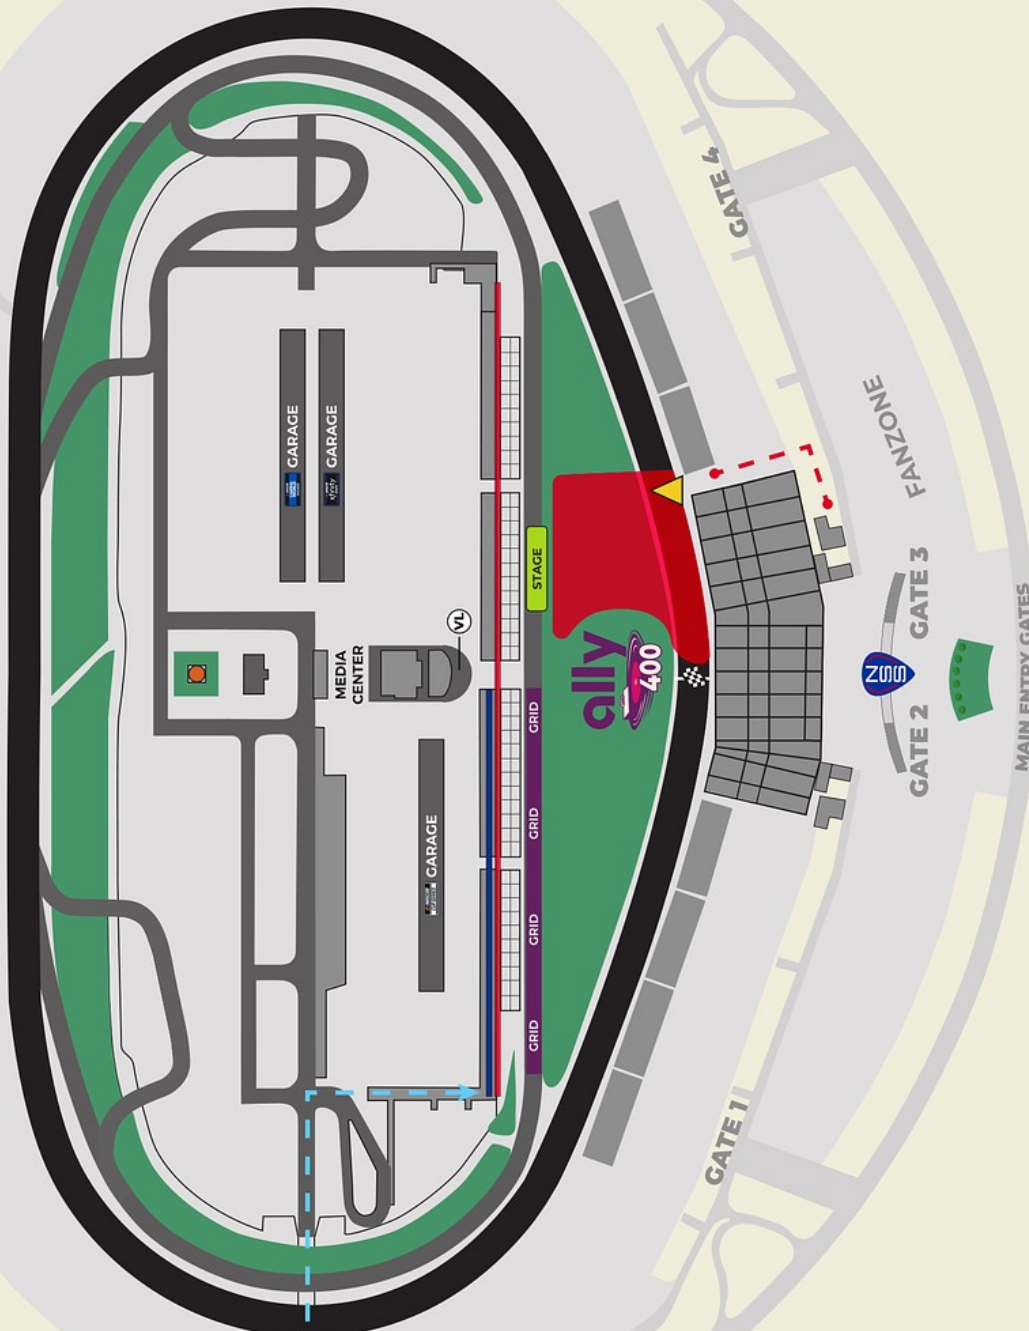

NASHVILLE SUPERSPEEDWAY BLVD.

TUNNEL

GARAGE

VEET GARAGE

MEDIA CENTER

STAGE

GRID

GRID

GRID

GRID

GRID

GRID

GRID

GRID

GRID

GRID

LEGEND

- PRE-RACE TRACK ACCESS ENTRY POINT (Yellow triangle)
PRE-RACE TRACK ACCESS ENTRY POINT (Red dotted line)
FAN WALK (Blue dashed line)
DRIVER INTRO & CONCERT STAGE (Green square)
PRE-RACE TRACK ACCESS AREA (Red square)
FAN WALK ACCESS AREA (Blue square)